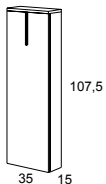

BAJOS DUO / DUO BASE UNITS