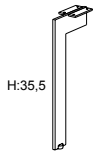

PIE DUO / DUO LEG

Cromo Brillo
Bright Chrome

Ref.

Pie metálico con regulador / Metallic adjustable leg

15108