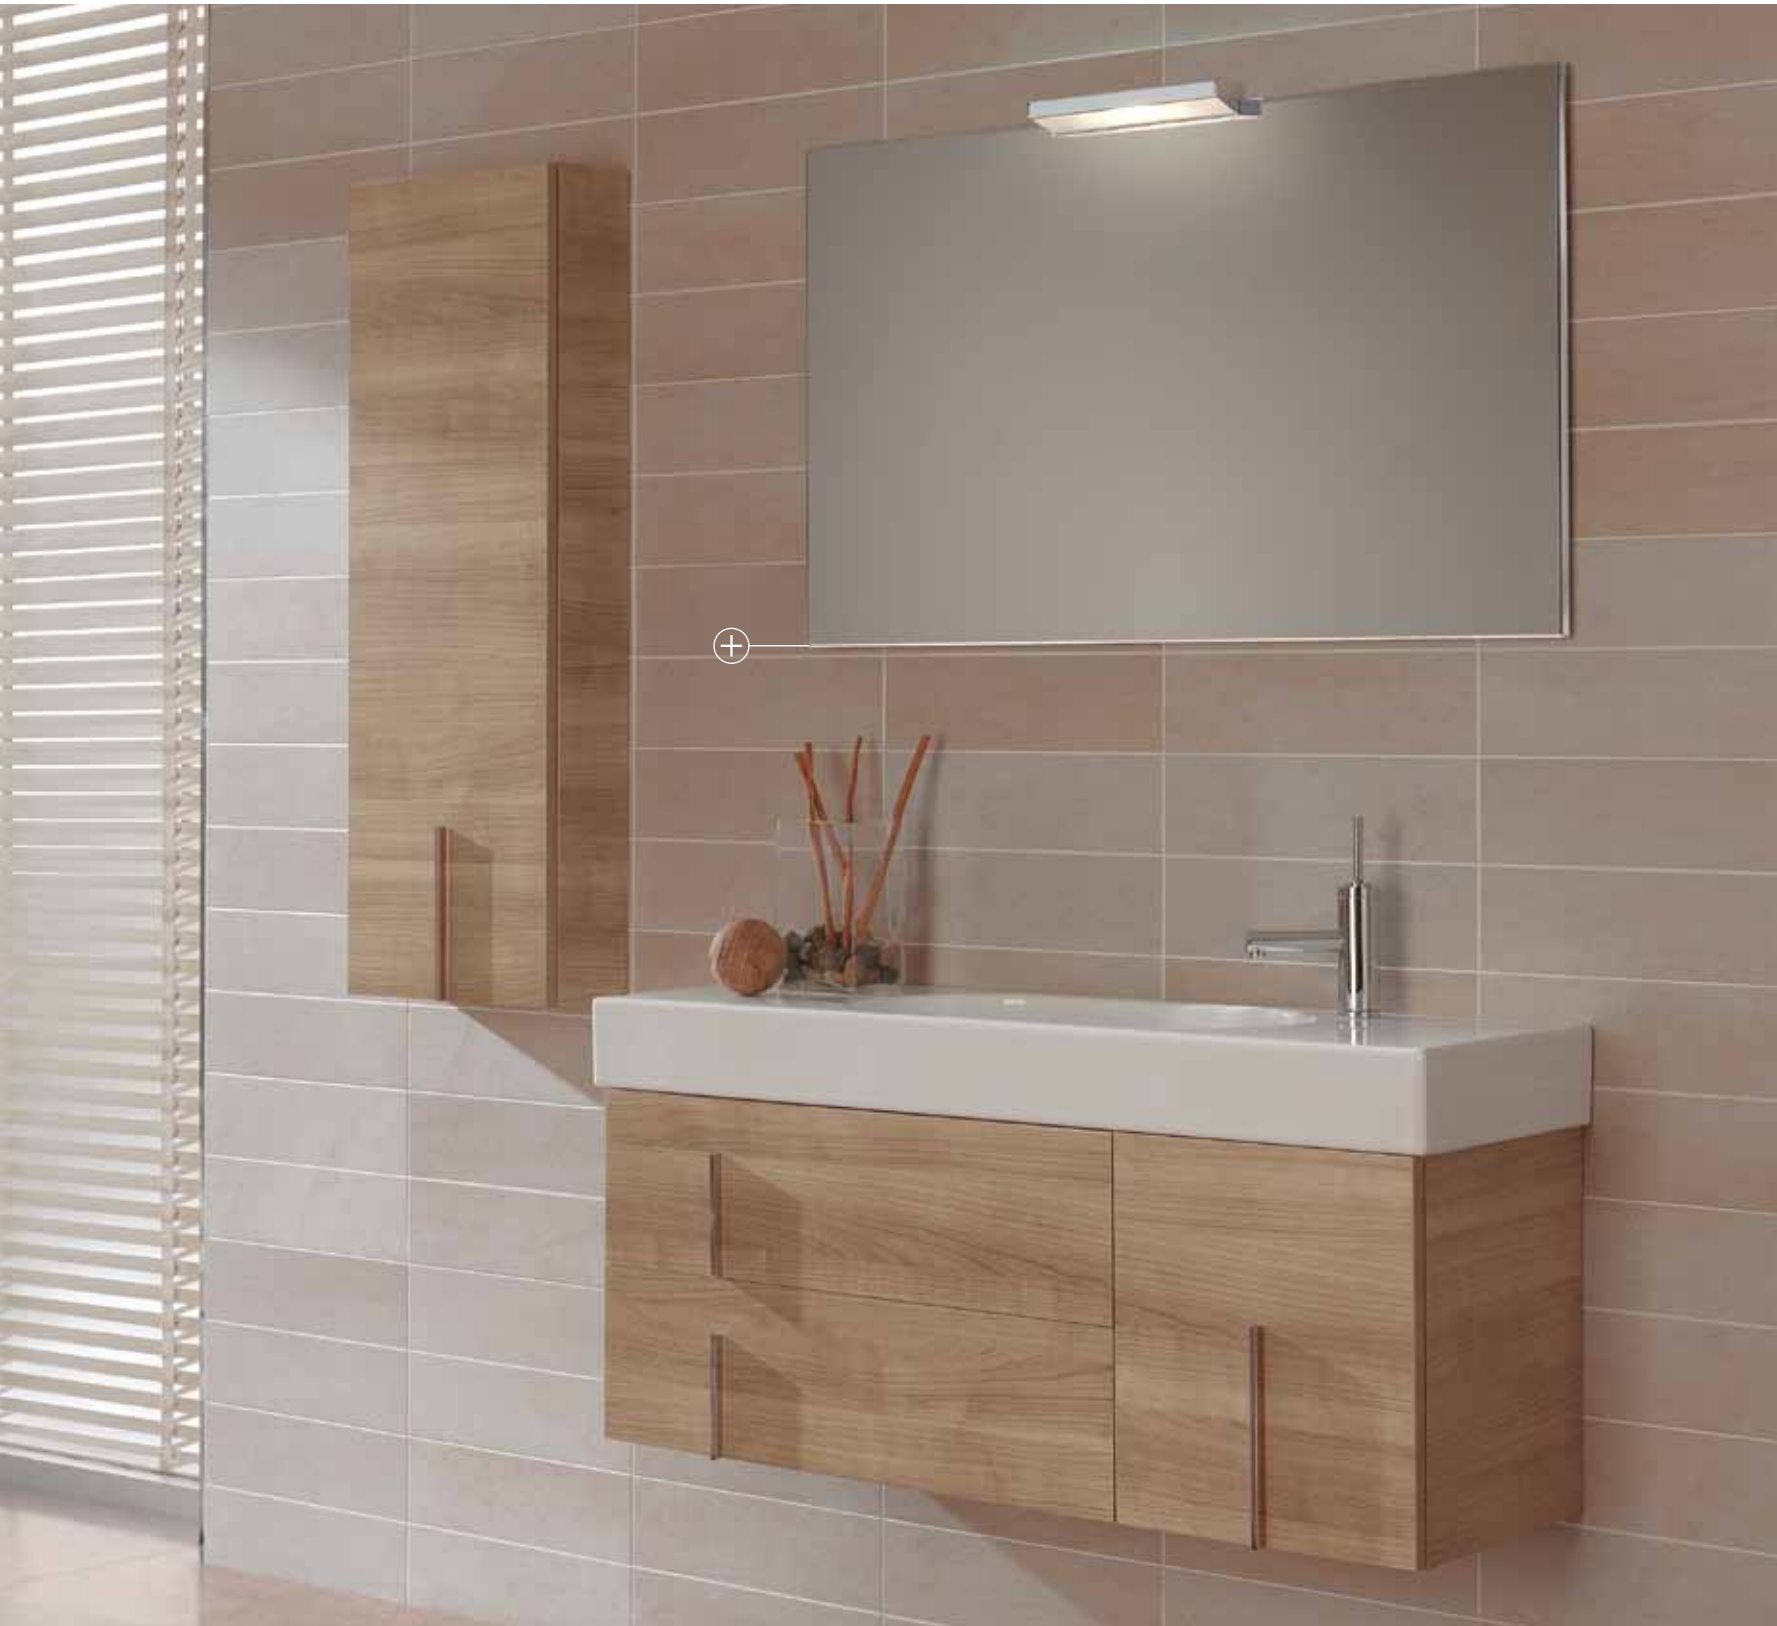

DUO represents a new concept of bathroom fittings. It allows to create different solutions in dimensions and colours according to the customer preferences. Duo allows you to use present-day bright colours to harmonize your bathroom aesthetic with the latest trends in home furniture. Royo Bath presents exclusive washbasins with a very original design, with reduced depth and made in ceramic material. The aesthetic of this collection are identified with the purity of forms. The arrangement of the trim support of the fitting together with a top design handle create a feeling of continuity of lines that give an unmistakable personality to the whole set.

Espejo con luz fluorescente integrada y diseño decorativo perimetral.
Mirror with integrated fluorescent lighting and decorative perimetral design.

DUO

collection

140 Conjunto 80 Rojo DUO
DUO Red 80 Set

Colección con amplias opciones de acabados que la mantienen como uno de los iconos de ROYObath.
A collection with a wide range of finishing options that makes it one of the icons of ROYObath.

DUO

collection

Conjunto 80 Nogal DUO
DUO Walnut 80 Set

DUO

collection

Cerámica cedida por INALCO. / Ceramic Tiles by INALCO.

⊕ Lavabo cerámico SUNDAY de diseño exclusivo ROYObath con seno de forma orgánica. Su diseño asimétrico proporciona una amplia zona de apoyo para dejar los utensilios de uso diario.
SUNDAY ceramic washbasin exclusively designed by ROYObath, with organic basin shapes. Its asymmetric design provides a large support space for all day to day accessories.

DUO collection

Conjunto 105 Nogal DUO
DUO Walnut 105 Set

Espejos con sistema anti-vaho integrado para evitar la acumulación de vapor y permitir en todo momento una correcta visibilidad.
Mirrors with integrated anti-steam system to avoid steam accumulation and allow good visibility.