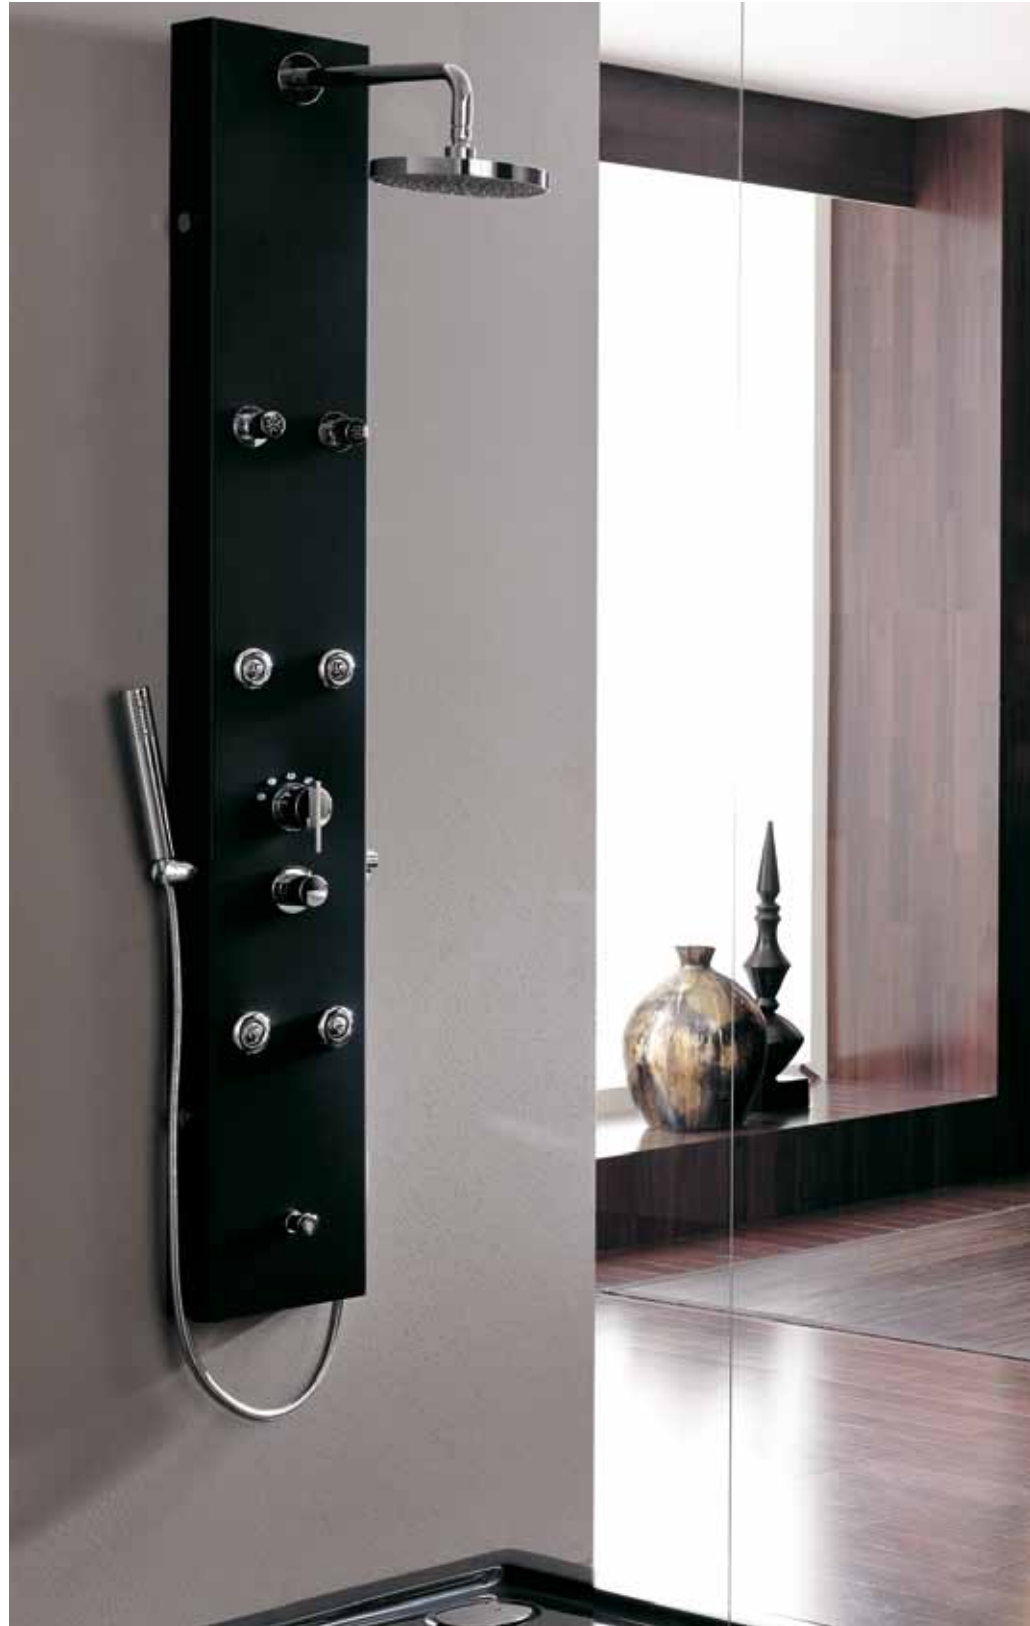

DUO

collection