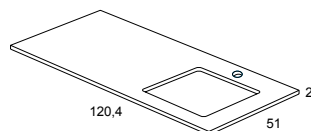

Ref.

Encimera 60 mármol blanco CR s/reg. F-51 / White marble worktop SE without side strips 60 D-51

15806

Encimera 80 mármol blanco CR s/reg. F-51 / White marble worktop SE without side strips 80 D-51

15807