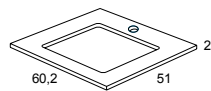

Ref.

Encimera 60 mármol blanco CR s/reg. F-51 / White marble worktop SE without side strips 60 D-51

15806

Encimera 80 mármol blanco CR s/reg. F-51 / White marble worktop SE without side strips 80 D-51

15807