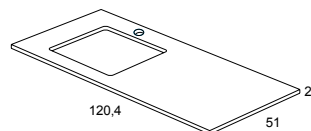

Encimera 120 mármol blanco izq. CR s/reg. F-51* / White marble worktop left SE without side strips 120 D-51*

15809

* Se recomienda usar el soporte nivelador para instalar dos muebles unidos. Ver página siguiente. / Using balanced support is recommended for two units together. Check at next page.