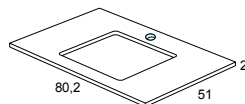

Ref.

Encimera 60 mármol blanco CR s/reg. F-51 / White marble worktop SE without side strips 60 D-51

15806

Encimera 80 mármol blanco CR s/reg. F-51 / White marble worktop SE without side strips 80 D-51

15807