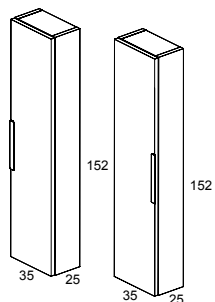

COLUMNAS TO BE / TO BE COLUMNS