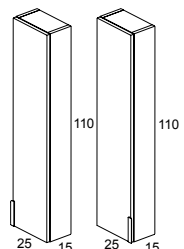

Alto 25 1P der. TO BE F-15 / TO BE top unit 25 1D right D-15

18838 18839 18840 17605 17606 17607