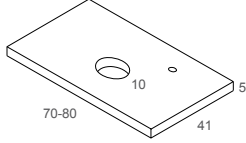

Encimera 70 grifo der. para lavabo GALAXY F-41 / Worktop 70 tap right for GALAXY washbasin D-41
Encimera 80 grifo der. para lavabo GALAXY F-41 / Worktop 80 tap right for GALAXY washbasin D-41

18134

17174

18135

18285

18287

18289