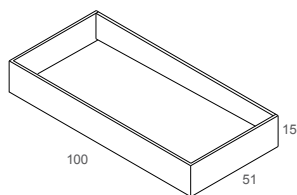

SOPORTE FALDÓN / GABLE SUPPORT

Nogal Americano American Walnut	Gris Grey	Blanco Alto Brillo High Gloss White
Ref.	Ref.	Ref.

Soporte faldón 100 para encimera cristal F-51 / Gable support 100 for glass worktop D-51

18140

17177

18141

TOALLERO PARA SOPORTE FALDÓN / TOWEL BAR FOR GABLE SUPPORT

Cromo Brillo
Bright Chrome

Toallero / Towel bar

Ref.

16656

SIFÓN / SIPHON

Cromo Brillo
Bright Chrome

Sifón + tubo prolongador / Siphon + extension tube

Ref.

84115