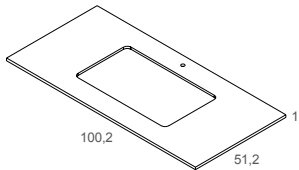

Ref.

Lavabo sobre encimera GALAXY / GALAXY on top worktop washbasin

16985

16986

ENCIMERA PARA LAVABO QUBO / WORKTOP FOR QUBO WASHBASIN

Blanco
WhiteNegro
Black

Ref.

Ref.