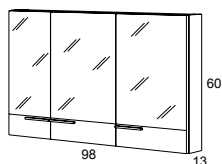

Camerino 100 3P SPAZIO F-13 / SPAZIO cupboard 100 3D D-13

16700

16618

18832