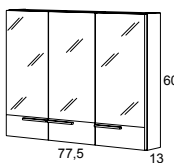

19304

CAMERINOS SPAZIO / SPAZIO CUPBOARDS

Nogal Walnut Ref. Gris Grey Ref. Blanco Alto Brillo High Gloss White Ref.

Camerino 60 2P SPAZIO F-13 / SPAZIO cupboard 60 2D D-13

16698

16614

17114

Camerino 80 3P SPAZIO F-13 / SPAZIO cupboard 80 3D D-13