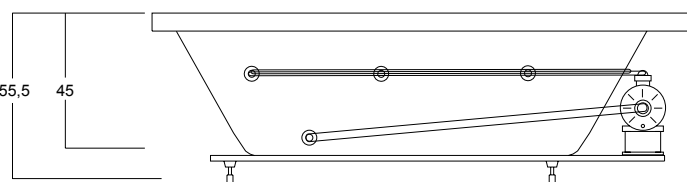

KEOPS 150x70

pag. 024

STANDARD

- **bañera acrílica**
  acrylic bath

ESSENTIAL

STANDARD + MASAJE (AGUA) / STANDARD + MASSAGE (WATER)

- **jet masaje AGUA** | **x6**
  massage jet WATER
- **pulsador on/off**
  pneumatic on/off switch

SERENITY

ESSENTIAL + MASAJE (AIRE) / ESSENTIAL + MASSAGE (AIR)

- **jet masaje AIRE** | **x10**
  massage jet AIR
- **pulsador on/off** | **x2**
  pneumatic on/off switch

ENERGY

SERENITY + SISTEMA ELECTRÓNICO / SERENITY + ELECTRONIC SYSTEM

- **linfomasaje (AGUA)**
  lymphatic massage (WATER)
- **efecto olas (AIRE)**
  wave effect (AIR)
- **intervalo luz**
  Light interval
- **foco subacuático luz blanca**
  white sub-aquatic spot light
- **asas ergonómicas**
  ergonomic handles
- **reposacabezas KEOPS**
  KEOPS headrest
- **secado automático circuito**
  automatic drying circuit
- **mando con iluminación led o mando a distancia** | **x1**
  integrated electronic control or remote control

TOP DYNAMIC

ENERGY + MASAJE DYNAMIC / ENERGY + DYNAMIC MASSAGE

- **jet masaje DYNAMIC** | **x12**
  massage jet DYNAMIC
- **ozonoterapia**
  ozone therapy
- **aromaterapia**
  aromatherapy
- **calefactor**
  heater
- **mando con iluminación led**
  control module

DETALLES / DETAILS

En página / Page: 184