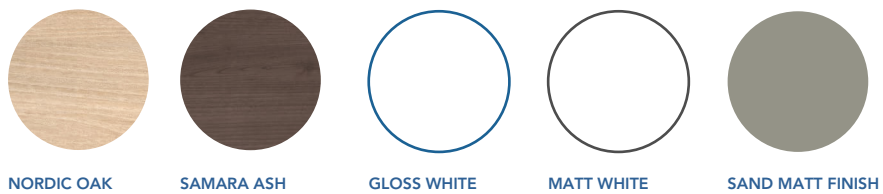

FURNITURE AND AUXILIARIES

FURNITURE

Depth 45

COLUMN

Depth 24

WALL UNIT

Depth 15

FINISHES