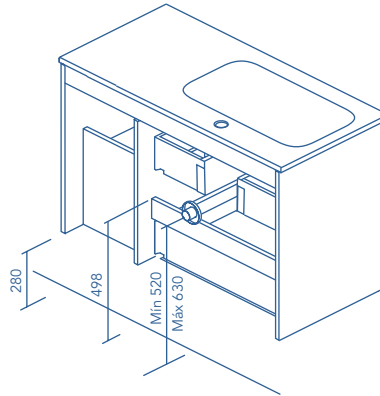

FURNITURE AND AUXILIARIES

FURNITURE

Depth 45

COLUMN

Depth 24

WALL UNIT

Depth 15

FINISHES

Tube depth 7cm.

2 Drawers

2 Drawers - 1 Door

1 Door - 2 Drawes - 1 Door

| SIDE PANELS  | FRONTS       | DRAWERS                    |                              |                     |               | HANDLE                      | FINISHES | RANGE |           |
|--------------|--------------|----------------------------|------------------------------|---------------------|---------------|-----------------------------|----------|-------|-----------|
| MDF<br>16 mm | MDF<br>16 mm | Full extraction<br>Hettich | Smoky<br>leather<br>interior | Drawer<br>organiser | Soft<br>close | Integral<br>front<br>handle | Foil 2D  | D-46  | Suspended |

\* Dimensions indicated in the drawing are based on the level of the whole leg, in case of wall hanging the furniture dimensions could change. The measures of these schemes are represented in mm.