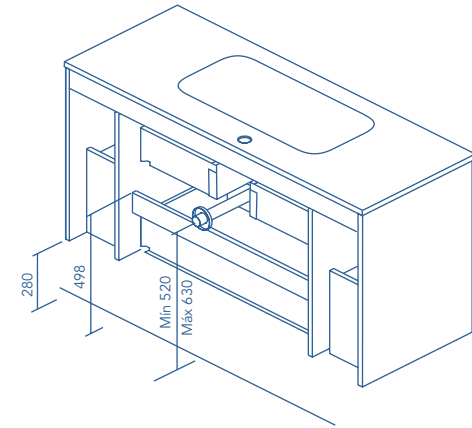

Tube depth 7cm.

2 Drawers

2 Drawers - 1 Door

1 Door - 2 Drawes - 1 Door

| SIDE PANELS  | FRONTS       | DRAWERS                    |                              |                     |               | HANDLE                      | FINISHES | RANGE |           |
|--------------|--------------|----------------------------|------------------------------|---------------------|---------------|-----------------------------|----------|-------|-----------|
| MDF<br>16 mm | MDF<br>16 mm | Full extraction<br>Hettich | Smoky<br>leather<br>interior | Drawer<br>organiser | Soft<br>close | Integral<br>front<br>handle | Foil 2D  | D-46  | Suspended |

\* Dimensions indicated in the drawing are based on the level of the whole leg, in case of wall hanging the furniture dimensions could change. The measures of these schemes are represented in mm.