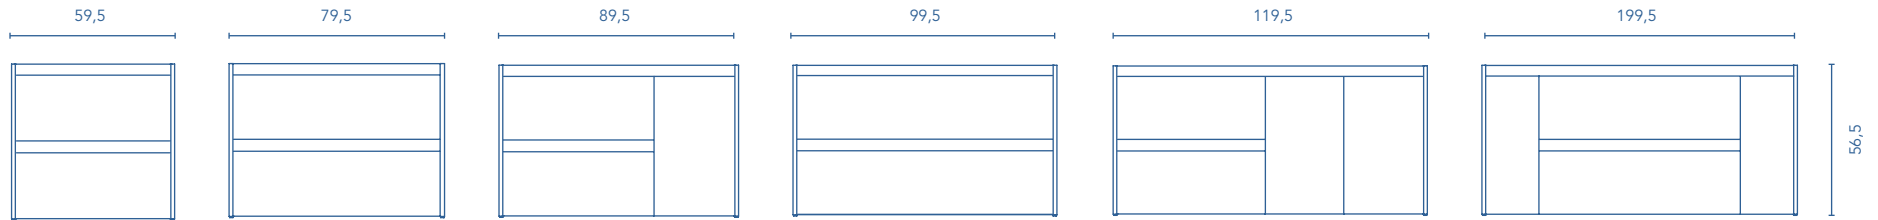

FURNITURE AND AUXILIARIES

FURNITURE

Depth 45

COLUMN

Depth 24

WALL UNIT

Depth 15

FINISHES

Tube depth 7cm.

2 Drawers

2 Drawers - 1 Door

1 Door - 2 Drawes - 1 Door

| SIDE PANELS  | FRONTS       | DRAWERS                    |                              |                     |               | HANDLE                      | FINISHES | RANGE |           |
|--------------|--------------|----------------------------|------------------------------|---------------------|---------------|-----------------------------|----------|-------|-----------|
| MDF<br>16 mm | MDF<br>16 mm | Full extraction<br>Hettich | Smoky<br>leather<br>interior | Drawer<br>organiser | Soft<br>close | Integral<br>front<br>handle | Foil 2D  | D-46  | Suspended |

\* Dimensions indicated in the drawing are based on the level of the whole leg, in case of wall hanging the furniture dimensions could change. The measures of these schemes are represented in mm.