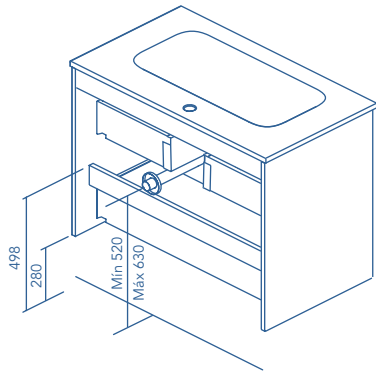

FURNITURE AND AUXILIARIES

FURNITURE

Depth 45

COLUMN

Depth 24

WALL UNIT

Depth 15

FINISHES

Tube depth 7cm.

2 Drawers

2 Drawers - 1 Door

1 Door - 2 Drawes - 1 Door

| SIDE PANELS  | FRONTS       | DRAWERS                    |                              |                     |               | HANDLE                      | FINISHES | RANGE |           |
|--------------|--------------|----------------------------|------------------------------|---------------------|---------------|-----------------------------|----------|-------|-----------|
| MDF<br>16 mm | MDF<br>16 mm | Full extraction<br>Hettich | Smoky<br>leather<br>interior | Drawer<br>organiser | Soft<br>close | Integral<br>front<br>handle | Foil 2D  | D-46  | Suspended |

\* Dimensions indicated in the drawing are based on the level of the whole leg, in case of wall hanging the furniture dimensions could change. The measures of these schemes are represented in mm.