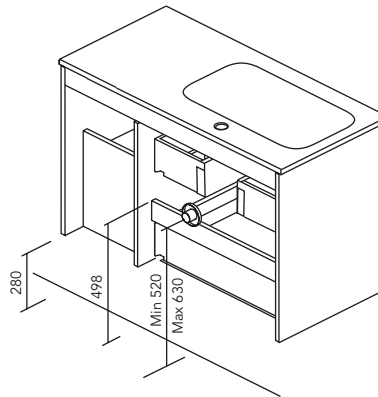

FURNITURE AND AUXILIARIES

FURNITURE

Depth 45

COLUMN

Depth 24

WALLS

Depth 15

FINISHES

Tube depth 7 cm.

2 Drawers

2 Drawers - 1 Door

1 Door - 2 Drawers - 1 Door

SIDE PANELS	FRONTS	DRAWERS				HANDLE	FINISHES	RANGE	
MDF 16 mm	MDF 16 mm	Partially extraction Hettich	Smoky leather interior	Drawer organis.	Soft close	Integral front handle	Foil 2D / Foil 3D	D-46	Suspended

\* Dimensions indicated in the drawing are based on the level of the whole leg, in case of wall hanging the furniture dimensions. The measures of these schemes are represented in mm.