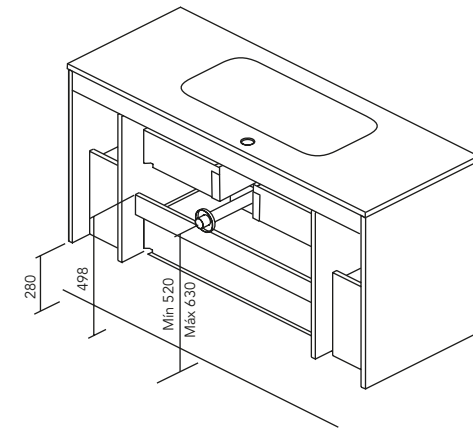

Tube depth 7 cm.

2 Drawers

2 Drawers - 1 Door

1 Door - 2 Drawers - 1 Door

SIDE PANELS	FRONTS	DRAWERS				HANDLE	FINISHES	RANGE	
MDF 16 mm	MDF 16 mm	Partially extraction Hettich	Smoky leather interior	Drawer organis.	Soft close	Integral front handle	Foil 2D / Foil 3D	D-46	Suspended

\* Dimensions indicated in the drawing are based on the level of the whole leg, in case of wall hanging the furniture dimensions. The measures of these schemes are represented in mm.