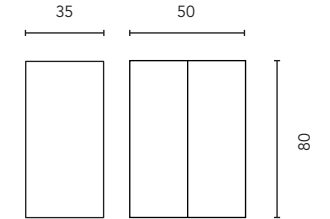

FURNITURE AND AUXILIARIES

FURNITURE

Depth 45

COLUMN

Depth 24

WALLS

Depth 15

FINISHES

Tube depth 7 cm.

2 Drawers

2 Drawers - 1 Door

1 Door - 2 Drawers - 1 Door

SIDE PANELS	FRONTS	DRAWERS				HANDLE	FINISHES	RANGE	
MDF 16 mm	MDF 16 mm	Partially extraction Hettich	Smoky leather interior	Drawer organis.	Soft close	Integral front handle	Foil 2D / Foil 3D	D-46	Suspended

\* Dimensions indicated in the drawing are based on the level of the whole leg, in case of wall hanging the furniture dimensions. The measures of these schemes are represented in mm.