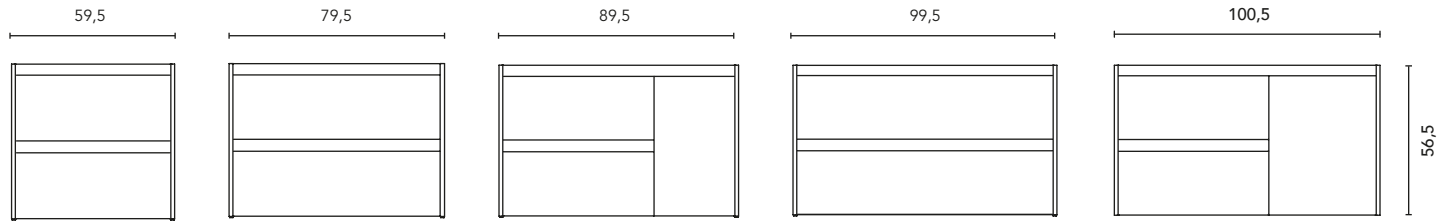

FURNITURE AND AUXILIARIES

FURNITURE

Depth 45

COLUMN

Depth 24

WALLS

Depth 15

FINISHES

Tube depth 7 cm.

2 Drawers

2 Drawers - 1 Door

1 Door - 2 Drawers - 1 Door

SIDE PANELS	FRONTS	DRAWERS				HANDLE	FINISHES	RANGE	
MDF 16 mm	MDF 16 mm	Partially extraction Hettich	Smoky leather interior	Drawer organis.	Soft close	Integral front handle	Foil 2D / Foil 3D	D-46	Suspended

\* Dimensions indicated in the drawing are based on the level of the whole leg, in case of wall hanging the furniture dimensions. The measures of these schemes are represented in mm.