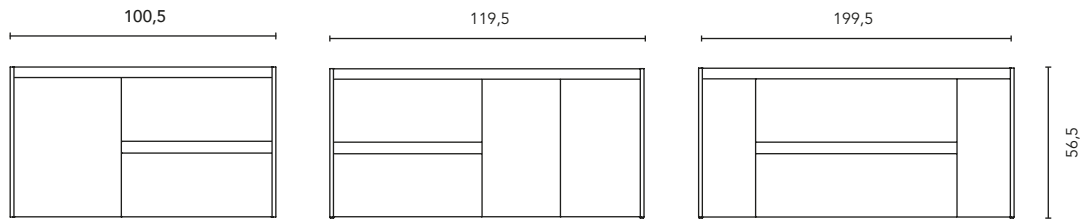

FURNITURE AND AUXILIARIES

FURNITURE

Depth 45

COLUMN

Depth 24

WALLS

Depth 15

FINISHES

Tube depth 7 cm.

2 Drawers

2 Drawers - 1 Door

1 Door - 2 Drawers - 1 Door

SIDE PANELS	FRONTS	DRAWERS				HANDLE	FINISHES	RANGE	
MDF 16 mm	MDF 16 mm	Partially extraction Hettich	Smoky leather interior	Drawer organis.	Soft close	Integral front handle	Foil 2D / Foil 3D	D-46	Suspended

\* Dimensions indicated in the drawing are based on the level of the whole leg, in case of wall hanging the furniture dimensions. The measures of these schemes are represented in mm.