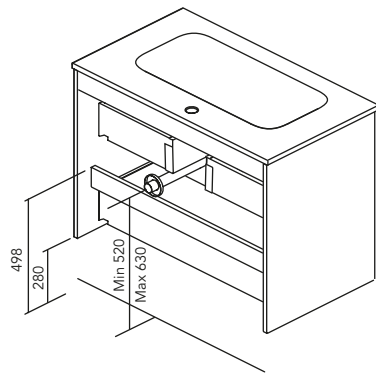

FURNITURE AND AUXILIARIES

FURNITURE

Depth 45

COLUMN

Depth 24

WALLS

Depth 15

FINISHES

Tube depth 7 cm.

2 Drawers

2 Drawers - 1 Door

1 Door - 2 Drawers - 1 Door

SIDE PANELS	FRONTS	DRAWERS				HANDLE	FINISHES	RANGE	
MDF 16 mm	MDF 16 mm	Partially extraction Hettich	Smoky leather interior	Drawer organis.	Soft close	Integral front handle	Foil 2D / Foil 3D	D-46	Suspended

\* Dimensions indicated in the drawing are based on the level of the whole leg, in case of wall hanging the furniture dimensions. The measures of these schemes are represented in mm.