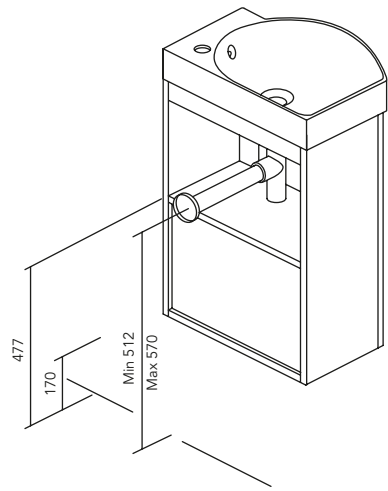

PACK

Mirror:
Depth 1,6 cm.

Washbasin:
Washbasin thickness: 8 cm.

Unit:
Depth 24 cm.

Interior distribution:
1 wooden shelf.

FINITIONS

SANDY GREY

SANDY WALNUT

GLOSS ANTHRACITE

GLOSS GALET

GLOSS WHITE

1 Door

SIDE PANELS	FRONTS	DOOR	HANDLE	FINISHES	FINISHES FRONTS	RANGE	
Fiberboard 16 mm	Fiberboard 16 mm	Soft close	Metal handle	Flat lacquering / Melamine	Flat lacquering / Melamine	D.35	Suspended

* Dimensions indicated in the drawing are based on the level of the whole leg, in case of wall hanging the furniture dimensions. The measures of these schemes are represented in mm.