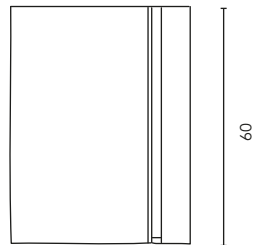

PACK

Mirror:
Depth 1,6 cm.

Washbasin:
Washbasin thickness: 8 cm.

Unit:
Depth 24 cm.

Interior distribution:
1 wooden shelf.

FINITIONS

SANDY GREY

SANDY WALNUT

GLOSS ANTHRACITE

GLOSS GALET

GLOSS WHITE

1 Door

SIDE PANELS	FRONTS	DOOR	HANDLE	FINISHES	FINISHES FRONTS	RANGE	
Fiberboard 16 mm	Fiberboard 16 mm	Soft close	Metal handle	Flat lacquering / Melamine	Flat lacquering / Melamine	D.35	Suspended

* Dimensions indicated in the drawing are based on the level of the whole leg, in case of wall hanging the furniture dimensions. The measures of these schemes are represented in mm.