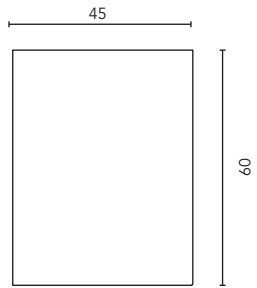

PACK

Mirror:
Depth 1,6 cm.

Washbasin:
Washbasin thickness: 8 cm.

Unit:
Depth 24 cm.

Interior distribution:
1 wooden shelf.

FINITIONS

SANDY GREY

SANDY WALNUT

GLOSS ANTHRACITE

GLOSS GALET

GLOSS WHITE

1 Door

SIDE PANELS	FRONTS	DOOR	HANDLE	FINISHES	FINISHES FRONTS	RANGE	
Fiberboard 16 mm	Fiberboard 16 mm	Soft close	Metal handle	Flat lacquering / Melamine	Flat lacquering / Melamine	D.35	Suspended

* Dimensions indicated in the drawing are based on the level of the whole leg, in case of wall hanging the furniture dimensions. The measures of these schemes are represented in mm.