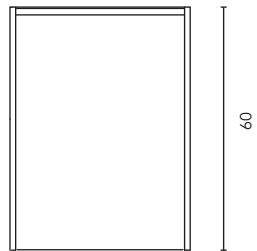

PACK

Mirror:  
Depth 2 cm.

Washbasin:  
Washbasin thickness: 6 cm.

Unit:  
Depth 25 cm.  
Interior distribution:  
1 glass shelve.

FINISHES

NORDIC OAK

SAMARA OAK

GLOSS ANTHRACITE

GLOSS WHITE

1 Porte

SIDE PANELS	FRONTS	DOOR	HANDLE	FINISHES	RANGE	
MDF 16 mm	MDF 16 mm	Soft close	Integral front handle	Foil 2D	D.27,5	Suspended

\* Dimensions indicated in the drawing are based on the level of the whole leg, in case of wall hanging the furniture dimensions. The measures of these schemes are represented in mm.