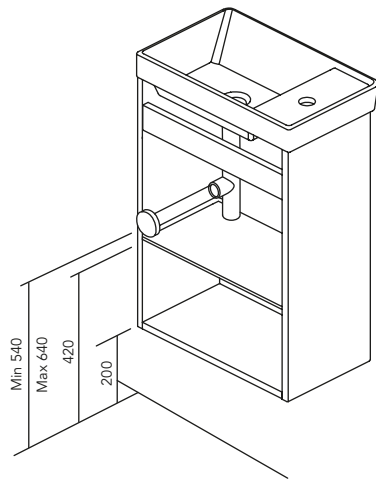

PACK

Mirror:  
Depth 2 cm.

Washbasin:  
Washbasin thickness: 6 cm.

Unit:  
Depth 25 cm.  
Interior distribution:  
1 glass shelve.

FINISHES

NORDIC OAK

SAMARA OAK

GLOSS ANTHRACITE

GLOSS WHITE

1 Porte

SIDE PANELS	FRONTS	DOOR	HANDLE	FINISHES	RANGE	
MDF 16 mm	MDF 16 mm	Soft close	Integral front handle	Foil 2D	D.27,5	Suspended

\* Dimensions indicated in the drawing are based on the level of the whole leg, in case of wall hanging the furniture dimensions. The measures of these schemes are represented in mm.