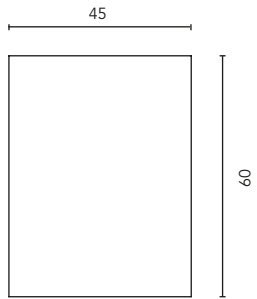

PACK

Mirror:  
Depth 2 cm.

Washbasin:  
Washbasin thickness: 6 cm.

Unit:  
Depth 25 cm.  
Interior distribution:  
1 glass shelve.

FINISHES

NORDIC OAK

SAMARA OAK

GLOSS ANTHRACITE

GLOSS WHITE

1 Porte

SIDE PANELS	FRONTS	DOOR	HANDLE	FINISHES	RANGE	
MDF 16 mm	MDF 16 mm	Soft close	Integral front handle	Foil 2D	D.27,5	Suspended

\* Dimensions indicated in the drawing are based on the level of the whole leg, in case of wall hanging the furniture dimensions. The measures of these schemes are represented in mm.