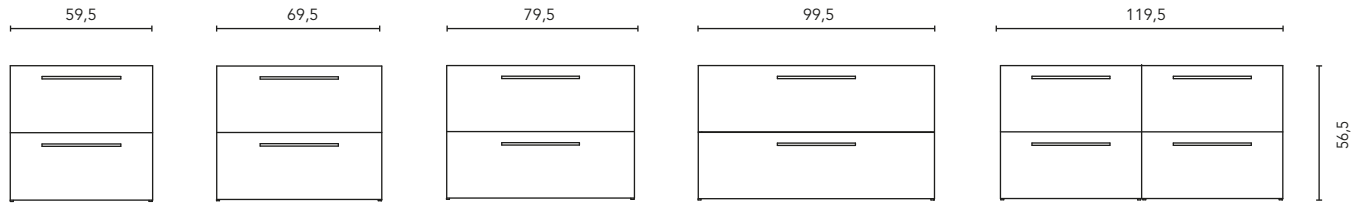

FURNITURE AND AUXILIARIES

FURNITURE

Depth 45

COLUMN

Depth 24

WALL

Depth 15

FINISHES

Tube depth 7 cm.

2 Drawers

SIDE PANELS	FRONTS	DRAWERS			HANDLE	FINISHES	FINISHES FRONTS	RANGE	
Fiberboard 16 mm	Fiberboard 16 mm	Partially extraction Indaux	cocco textile interior	Soft close	Metal handle	Flat lacquering / Melamine	Flat lacquering / Melamine	D-46	Suspended

* Dimensions indicated in the drawing are based on the level of the whole leg, in case of wall hanging the furniture dimensions. The measures of these schemes are represented in mm.