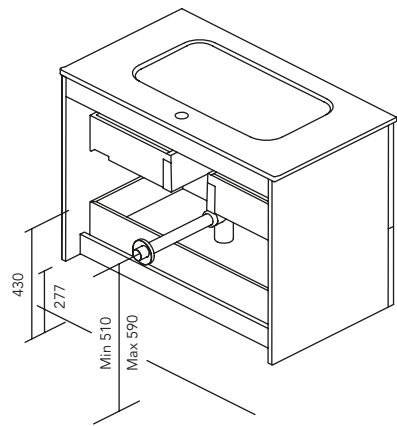

FURNITURE AND AUXILIARIES

FURNITURE

Depth 45

COLUMN

Depth 24

WALL

Depth 15

FINISHES

Tube depth 7 cm.

2 Drawers

SIDE PANELS	FRONTS	DRAWERS			HANDLE	FINISHES	FINISHES FRONTS	RANGE	
Fiberboard 16 mm	Fiberboard 16 mm	Partially extraction Indaux	cocco textile interior	Soft close	Metal handle	Flat lacquering / Melamine	Flat lacquering / Melamine	D-46	Suspended

* Dimensions indicated in the drawing are based on the level of the whole leg, in case of wall hanging the furniture dimensions. The measures of these schemes are represented in mm.