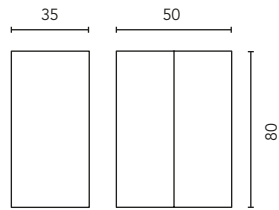

FURNITURE AND AUXILIARIES

FURNITURE

Depth 45

COLUMN

Depth 24

WALL

Depth 15

FINISHES

Tube depth 7 cm.

2 Drawers

SIDE PANELS	FRONTS	DRAWERS			HANDLE	FINISHES	FINISHES FRONTS	RANGE	
Fiberboard 16 mm	Fiberboard 16 mm	Partially extraction Indaux	cocco textile interior	Soft close	Metal handle	Flat lacquering / Melamine	Flat lacquering / Melamine	D-46	Suspended

* Dimensions indicated in the drawing are based on the level of the whole leg, in case of wall hanging the furniture dimensions. The measures of these schemes are represented in mm.