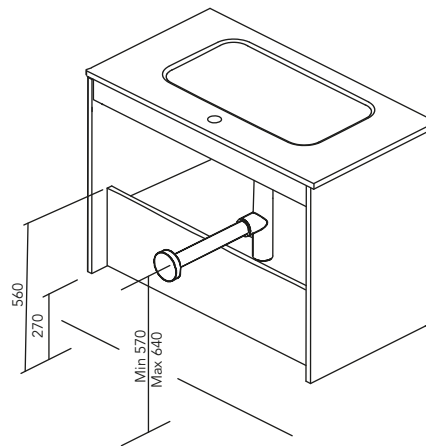

FURNITURE AND AUXILIARIES

FURNITURE

Depth 45

COLUMN

Depth 25

WALL

Depth 15

FINISHES

\* Measure in cm.

Tube depth 7 cm.

2 Drawers

2 Doors

3 Drawers

SIDE PANELS	FRONTS	DRAWERS			HANDLE	FINISHES	FINISHES FRONTS	RANGE		
		Partially extraction Hettich	Grey textile interior	Soft close				D-46	Susp	Floor standing
Fiberboard 16 mm	Fiberboard 16 mm				Integral front handle	Flat lacquering / Melamine	Flat lacquering / Melamine			

\* Dimensions indicated in the drawing are based on the level of the whole leg, in case of wall hanging the furniture dimensions. The measures of these schemes are represented in mm.