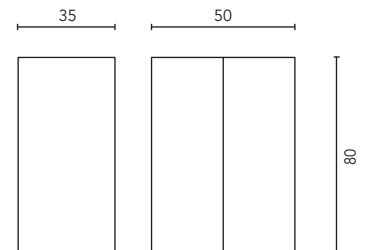

FURNITURE AND AUXILIARIES

FURNITURE

Depth 45

COLUMN

Depth 25

WALL

Depth 15

FINISHES

\* Measure in cm.

Tube depth 7 cm.

2 Drawers

2 Doors

3 Drawers

SIDE PANELS	FRONTS	DRAWERS			HANDLE	FINISHES	FINISHES FRONTS	RANGE		
		Partially extraction Hettich	Grey textile interior	Soft close				D-46	Susp	Floor standing
Fiberboard 16 mm	Fiberboard 16 mm				Integral front handle	Flat lacquering / Melamine	Flat lacquering / Melamine			

\* Dimensions indicated in the drawing are based on the level of the whole leg, in case of wall hanging the furniture dimensions. The measures of these schemes are represented in mm.