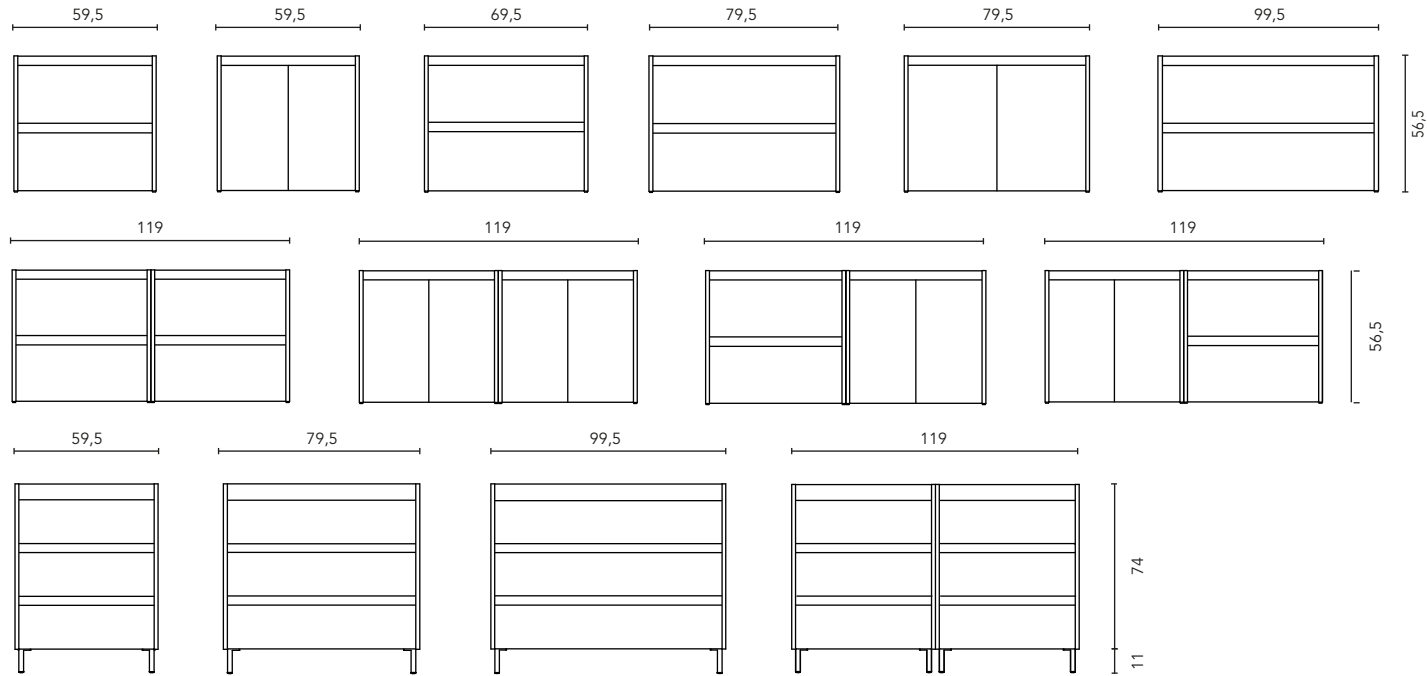

FURNITURE AND AUXILIARIES

FURNITURE

Depth 45

COLUMN

Depth 25

WALL

Depth 15

FINISHES

\* Measure in cm.

Tube depth 7 cm.

2 Drawers

2 Doors

3 Drawers

SIDE PANELS	FRONTS	DRAWERS			HANDLE	FINISHES	FINISHES FRONTS	RANGE		
		Partially extraction Hettich	Grey textile interior	Soft close				D-46	Susp	Floor standing
Fiberboard 16 mm	Fiberboard 16 mm				Integral front handle	Flat lacquering / Melamine	Flat lacquering / Melamine			

\* Dimensions indicated in the drawing are based on the level of the whole leg, in case of wall hanging the furniture dimensions. The measures of these schemes are represented in mm.