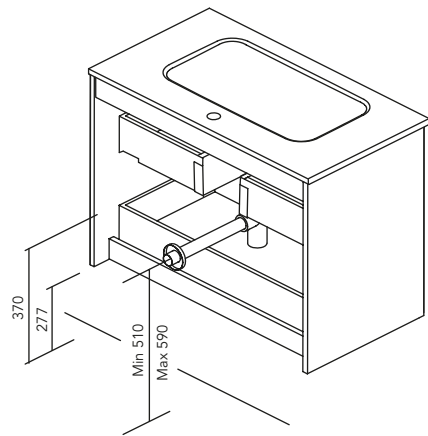

FURNITURE AND AUXILIARIES

FURNITURE

Depth 45

COLUMN

Depth 25

WALL

Depth 15

FINISHES

\* Measure in cm.

Tube depth 7 cm.

2 Drawers

2 Doors

3 Drawers

SIDE PANELS	FRONTS	DRAWERS			HANDLE	FINISHES	FINISHES FRONTS	RANGE		
		Partially extraction Hettich	Grey textile interior	Soft close				D-46	Susp	Floor standing
Fiberboard 16 mm	Fiberboard 16 mm				Integral front handle	Flat lacquering / Melamine	Flat lacquering / Melamine			

\* Dimensions indicated in the drawing are based on the level of the whole leg, in case of wall hanging the furniture dimensions. The measures of these schemes are represented in mm.