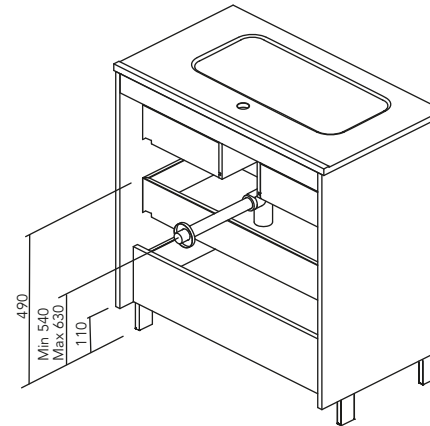

\* Measure in cm.

Tube depth 7 cm.

2 Drawers

2 Doors

3 Drawers

SIDE PANELS	FRONTS	DRAWERS			HANDLE	FINISHES	FINISHES FRONTS	RANGE		
		Partially extraction Hettich	Grey textile interior	Soft close				D-46	Susp	Floor standing
Fiberboard 16 mm	Fiberboard 16 mm				Integral front handle	Flat lacquering / Melamine	Flat lacquering / Melamine			

\* Dimensions indicated in the drawing are based on the level of the whole leg, in case of wall hanging the furniture dimensions. The measures of these schemes are represented in mm.