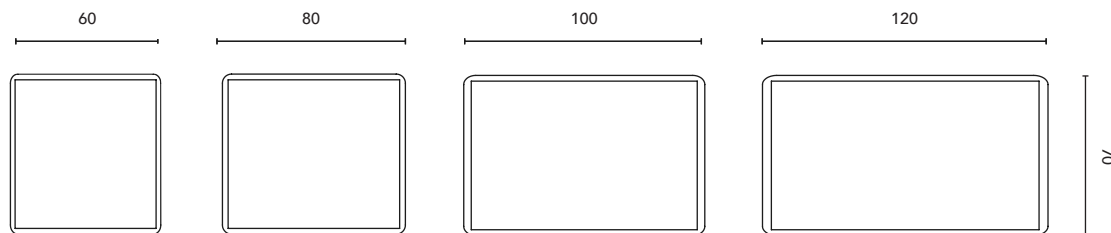

MIRRORS WITH LIGHT

LED **SAMSUNG**

Depth: 2,1 cm.

Illumination	Ambient white LED light
Lighting system	LED strip 120 LEDS/meter
Duration	36 000h of light
Temperature	4000 k
Voltage	220V-240V
Frequency	50/60 Hz
Materials	Mirror with rounded edges

Made in Spain

* Measure in cm.