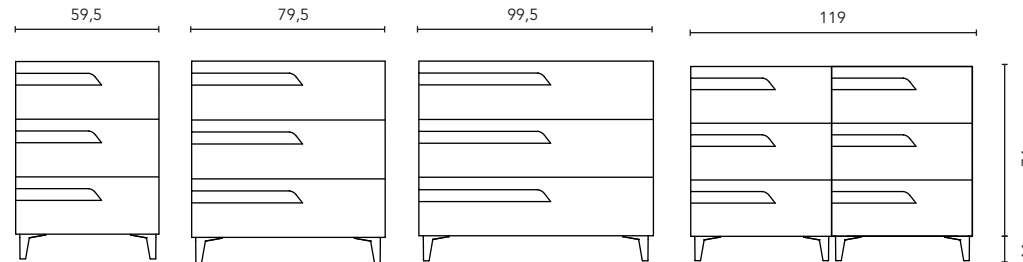

FURNITURE AND AUXILIARIES

FURNITURE

Depth 38

Depth 45

Depth 38

Depth 45

COLUMN

Depth 24

Tube depth 7 cm.

2 Drawers

3 Drawers

SIDE PANELS	FRONTS	DRAWERS				HANDLE	FINISHES	FINISHES FRONTS	RANGE			
Fiberboard 16 mm	MDF 18 mm	Partially extraction Indaux	Grey textile interior	Drawer organis.	Soft close	Integral front handle	Flat lacquering / Foil 3D	Special lacquer finish / Foil 3D	D-39	D-46	Susp	Floor standing

* Dimensions indicated in the drawing are based on the level of the whole leg, in case of wall hanging the furniture dimensions. The measures of these schemes are represented in mm.