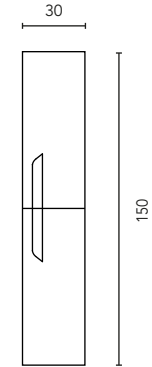

FURNITURE AND AUXILIARIES

FURNITURE

Depth 38

Depth 45

Depth 38

Depth 45

COLUMN

Depth 24

WALL

Depth 15

FINISHES

NATURE WHITE

NATURE BEIGE

NATURE GREY

GLOSS WHITE

SANDY SMOKY

Tube depth 7 cm.

2 Drawers

3 Drawers

SIDE PANELS	FRONTS	DRAWERS				HANDLE	FINISHES	FINISHES FRONTS	RANGE			
Fiberboard 16 mm	MDF 18 mm	Partially extraction Indaux	Grey textile interior	Drawer organis.	Soft close	Integral front handle	Flat lacquering / Foil 3D	Special lacquer finish / Foil 3D	D-39	D-46	Susp	Floor standing

* Dimensions indicated in the drawing are based on the level of the whole leg, in case of wall hanging the furniture dimensions. The measures of these schemes are represented in mm.