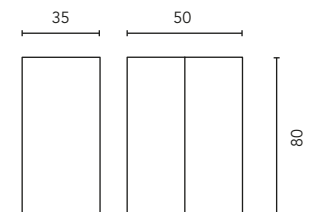

FURNITURE AND AUXILIARIES

FURNITURE

Depth 38

Depth 45

Depth 38

Depth 45

COLUMN

Depth 24

WALL

Depth 15

FINISHES

NATURE WHITE

NATURE BEIGE

NATURE GREY

GLOSS WHITE

SANDY SMOKY

Tube depth 7 cm.

2 Drawers

3 Drawers

SIDE PANELS	FRONTS	DRAWERS				HANDLE	FINISHES	FINISHES FRONTS	RANGE			
Fiberboard 16 mm	MDF 18 mm	Partially extraction Indaux	Grey textile interior	Drawer organis.	Soft close	Integral front handle	Flat lacquering / Foil 3D	Special lacquer finish / Foil 3D	D-39	D-46	Susp	Floor standing

* Dimensions indicated in the drawing are based on the level of the whole leg, in case of wall hanging the furniture dimensions. The measures of these schemes are represented in mm.