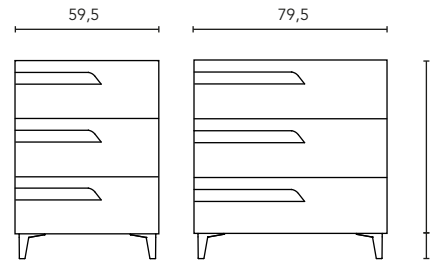

FURNITURE AND AUXILIARIES

FURNITURE

Depth 38

Depth 45

Depth 38

Depth 45

COLUMN

Depth 24

Tube depth 7 cm.

2 Drawers

3 Drawers

SIDE PANELS	FRONTS	DRAWERS				HANDLE	FINISHES	FINISHES FRONTS	RANGE			
Fiberboard 16 mm	MDF 18 mm	Partially extraction Indaux	Grey textile interior	Drawer organis.	Soft close	Integral front handle	Flat lacquering / Foil 3D	Special lacquer finish / Foil 3D	D-39	D-46	Susp	Floor standing

* Dimensions indicated in the drawing are based on the level of the whole leg, in case of wall hanging the furniture dimensions. The measures of these schemes are represented in mm.