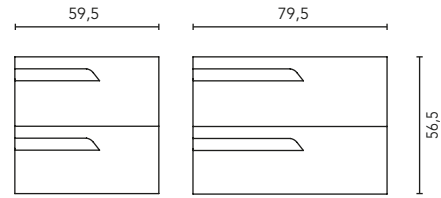

FURNITURE AND AUXILIARIES

FURNITURE

Depth 38

Depth 45

Depth 38

Depth 45

COLUMN

Depth 24

WALL

Depth 15

FINISHES

NATURE WHITE

NATURE BEIGE

NATURE GREY

GLOSS WHITE

SANDY SMOKY

Tube depth 7 cm.

2 Drawers

3 Drawers

SIDE PANELS	FRONTS	DRAWERS				HANDLE	FINISHES	FINISHES FRONTS	RANGE			
Fiberboard 16 mm	MDF 18 mm	Partially extraction Indaux	Grey textile interior	Drawer organis.	Soft close	Integral front handle	Flat lacquering / Foil 3D	Special lacquer finish / Foil 3D	D-39	D-46	Susp	Floor standing

* Dimensions indicated in the drawing are based on the level of the whole leg, in case of wall hanging the furniture dimensions. The measures of these schemes are represented in mm.