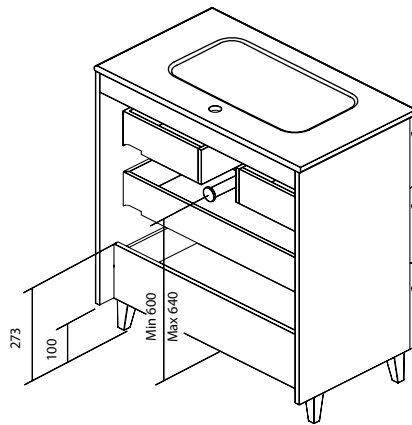

Tube depth 7 cm.

2 Drawers

3 Drawers

SIDE PANELS	FRONTS	DRAWERS				HANDLE	FINISHES	FINISHES FRONTS	RANGE			
Fiberboard 16 mm	MDF 18 mm	Partially extraction Indaux	Grey textile interior	Drawer organis.	Soft close	Integral front handle	Flat lacquering / Foil 3D	Special lacquer finish / Foil 3D	D-39	D-46	Susp	Floor standing

* Dimensions indicated in the drawing are based on the level of the whole leg, in case of wall hanging the furniture dimensions. The measures of these schemes are represented in mm.