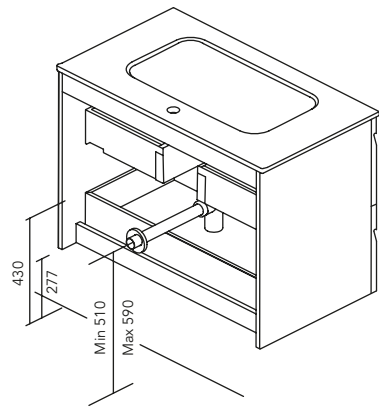

Tube depth 7 cm.

2 Drawers

3 Drawers

SIDE PANELS	FRONTS	DRAWERS				HANDLE	FINISHES	FINISHES FRONTS	RANGE			
Fiberboard 16 mm	MDF 18 mm	Partially extraction Indaux	Grey textile interior	Drawer organis.	Soft close	Integral front handle	Flat lacquering / Foil 3D	Special lacquer finish / Foil 3D	D-39	D-46	Susp	Floor standing

* Dimensions indicated in the drawing are based on the level of the whole leg, in case of wall hanging the furniture dimensions. The measures of these schemes are represented in mm.