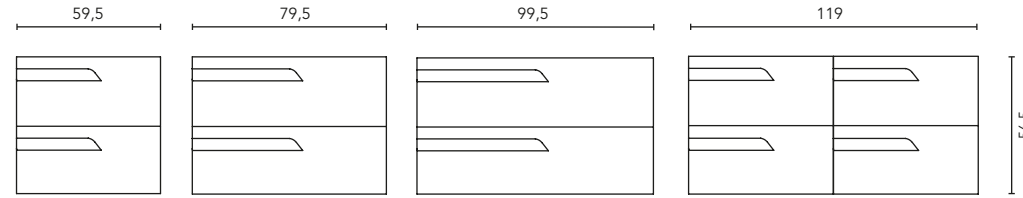

FURNITURE AND AUXILIARIES

FURNITURE

Depth 38

Depth 45

Depth 38

Depth 45

COLUMN

Depth 24

WALL

Depth 15

FINISHES

NATURE WHITE

NATURE BEIGE

NATURE GREY

GLOSS WHITE

SANDY SMOKY

Tube depth 7 cm.

2 Drawers

3 Drawers

SIDE PANELS	FRONTS	DRAWERS				HANDLE	FINISHES	FINISHES FRONTS	RANGE			
Fiberboard 16 mm	MDF 18 mm	Partially extraction Indaux	Grey textile interior	Drawer organis.	Soft close	Integral front handle	Flat lacquering / Foil 3D	Special lacquer finish / Foil 3D	D-39	D-46	Susp	Floor standing

* Dimensions indicated in the drawing are based on the level of the whole leg, in case of wall hanging the furniture dimensions. The measures of these schemes are represented in mm.