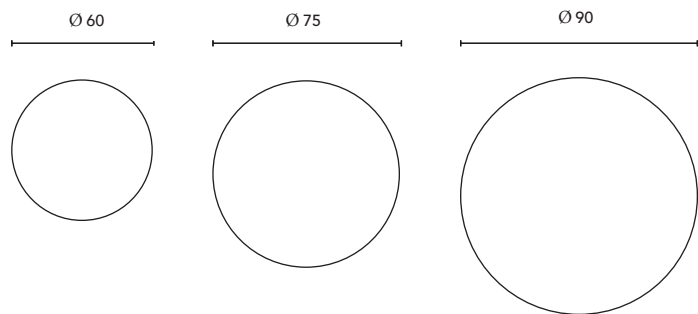

MIRRORS WITHOUT LIGHT

Depth: 2 cm.

Materials	Square chipboard back panel in grey finish
Shape	4 mm polished circular mirror
More information	Features a recess for the transformer

Made in Spain