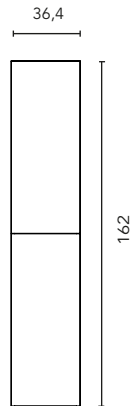

FURNITURE

FURNITURE

Depth 45

	POIGNÉE		
	SABLE	NOIR	BLANC
CHÊNE BLANC	•		
ORME GRIS	•		
SABLE MAT	•		
BLANC MAT		•	•

COLUMN

Depth 24

WALL

Depth 15

FINISHES

WHITE OAK

GREY ELM

MATT SAND

MATT WHITE

* Measure in cm.

Tube depth 5,5 cm.

2 Drawers

SIDE PANELS	FRONTS	DRAWERS				FINISHES	HANDLE	RANGE	
MDF 16 mm	MDF 16 mm	Partially extraction Hettich	Smoky leather interior	Drawer organiser	Soft close	Foil 2D / Foil 3D	Metal handle	D.46	Suspended

* Dimensions indicated in the drawing are based on the level of the whole leg, in case of wall hanging the furniture dimensions. The measures of these schemes are represented in mm.