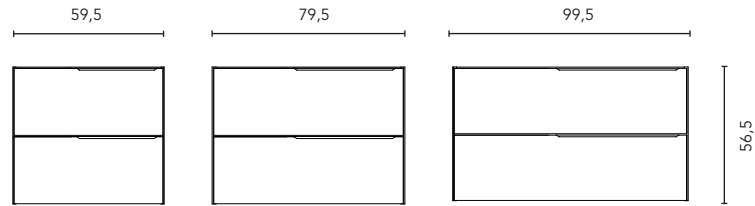

FURNITURE

FURNITURE

Depth 45

	POIGNÉE		
	SABLE	NOIR	BLANC
CHÊNE BLANC	•		
ORME GRIS	•		
SABLE MAT	•		
BLANC MAT		•	•

COLUMN

Depth 24

WALL

Depth 15

FINISHES

WHITE OAK

GREY ELM

MATT SAND

MATT WHITE

* Measure in cm.

Tube depth 5,5 cm.

2 Drawers

SIDE PANELS	FRONTS	DRAWERS				FINISHES	HANDLE	RANGE	
MDF 16 mm	MDF 16 mm	Partially extraction Hettich	Smoky leather interior	Drawer organiser	Soft close	Foil 2D / Foil 3D	Metal handle	D.46	Suspended

* Dimensions indicated in the drawing are based on the level of the whole leg, in case of wall hanging the furniture dimensions. The measures of these schemes are represented in mm.