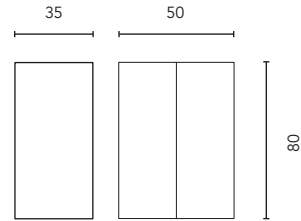

FURNITURE

FURNITURE

Depth 45

	POIGNÉE		
	SABLE	NOIR	BLANC
CHÊNE BLANC	•		
ORME GRIS	•		
SABLE MAT	•		
BLANC MAT		•	•

COLUMN

Depth 24

WALL

Depth 15

FINISHES

WHITE OAK

GREY ELM

MATT SAND

MATT WHITE

* Measure in cm.

Tube depth 5,5 cm.

2 Drawers

SIDE PANELS	FRONTS	DRAWERS				FINISHES	HANDLE	RANGE	
MDF 16 mm	MDF 16 mm	Partially extraction Hettich	Smoky leather interior	Drawer organiser	Soft close	Foil 2D / Foil 3D	Metal handle	D.46	Suspended

* Dimensions indicated in the drawing are based on the level of the whole leg, in case of wall hanging the furniture dimensions. The measures of these schemes are represented in mm.