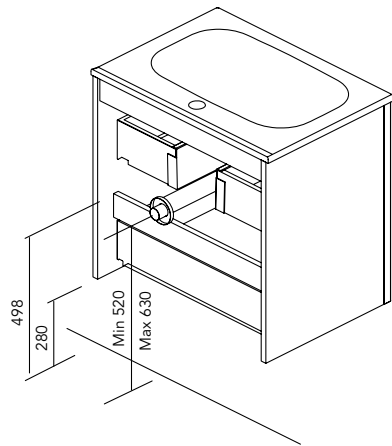

FINISHES

WHITE OAK

GREY ELM

MATT SAND

MATT WHITE

* Measure in cm.

Tube depth 5,5 cm.

2 Drawers

SIDE PANELS	FRONTS	DRAWERS				FINISHES	HANDLE	RANGE	
MDF 16 mm	MDF 16 mm	Partially extraction Hettich	Smoky leather interior	Drawer organiser	Soft close	Foil 2D / Foil 3D	Metal handle	D.46	Suspended

* Dimensions indicated in the drawing are based on the level of the whole leg, in case of wall hanging the furniture dimensions. The measures of these schemes are represented in mm.