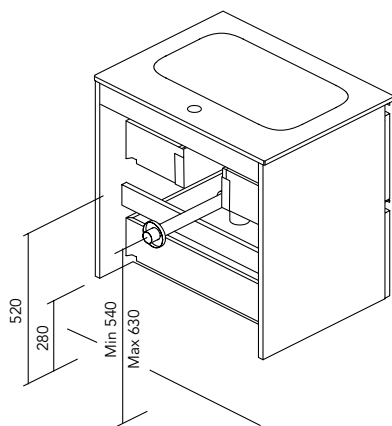

FURNITURE AND AUXILIARIES

FURNITURE

Depth 45

COLUMN

Depth 24

WALL

Depth 15

FINISHES

* Measure in cm.

Tube depth 7 cm.

2 Drawers

SIDE PANELS	FRONTS	DRAWERS				FINISHES	FINISHES FRONTS	HANDLE	RANGE	
Fiberboard 16 mm	Fiberboard 18 mm	Partially extraction Hettich	Smoky leather interior	Drawer organiser	Soft close	Flat lacquering / Melamine	Flat lacquering / Melamine	Metal handle	D.46	Suspended

* Dimensions indicated in the drawing are based on the level of the whole leg, in case of wall hanging the furniture dimensions. The measures of these schemes are represented in mm.