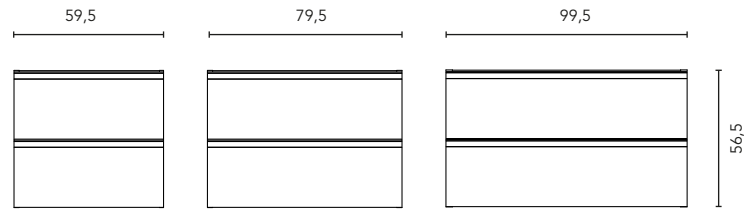

FURNITURE AND AUXILIARIES

FURNITURE

Depth 45

COLUMN

Depth 24

WALL

Depth 15

FINISHES

* Measure in cm.

Tube depth 7 cm.

2 Drawers

SIDE PANELS	FRONTS	DRAWERS				FINISHES	FINISHES FRONTS	HANDLE	RANGE	
Fiberboard 16 mm	Fiberboard 18 mm	Partially extraction Hettich	Smoky leather interior	Drawer organiser	Soft close	Flat lacquering / Melamine	Flat lacquering / Melamine	Metal handle	D.46	Suspended

* Dimensions indicated in the drawing are based on the level of the whole leg, in case of wall hanging the furniture dimensions. The measures of these schemes are represented in mm.