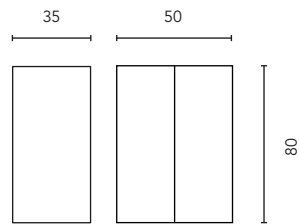

FURNITURE AND AUXILIARIES

FURNITURE

Depth 45

WORKTOP

Depth 46

COLUMN

Depth 24

WALL UNIT

Depth 15

HANDLE

Measures 60/80/100

FINISHES

SANDY WALNUT

SAMARA ASH

MATT SAND

GLOSS WHITE

Tube depth 7 cm.

2 Drawers

SIDE PANELS	FRONTS	DRAWERS				HANDLE	FINISHES	RANGE	
MDF 16 mm	MDF 16 mm	Full extraction Hettich	Smoky leather interior	Drawer organis.	Soft close	Metal handle	Foil 2D	D.46	Suspended

* Dimensions indicated in the drawing are based on the level of the whole leg, in case of wall hanging the furniture dimensions. The measures of these schemes are represented in mm.