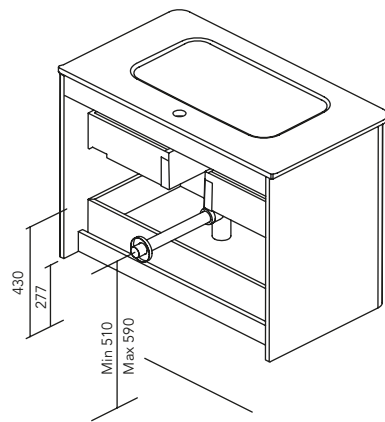

FURNITURE AND AUXILIARIES

FURNITURE

Depth 45

WORKTOP

Depth 46

COLUMN

Depth 24

WALL UNIT

Depth 15

HANDLE

Measures 60/80/100

FINISHES

SANDY WALNUT

SAMARA ASH

MATT SAND

GLOSS WHITE

Tube depth 7 cm.

2 Drawers

SIDE PANELS	FRONTS	DRAWERS				HANDLE	FINISHES	RANGE	
MDF 16 mm	MDF 16 mm	Full extraction Hettich	Smoky leather interior	Drawer organis.	Soft close	Metal handle	Foil 2D	D.46	Suspended

* Dimensions indicated in the drawing are based on the level of the whole leg, in case of wall hanging the furniture dimensions. The measures of these schemes are represented in mm.