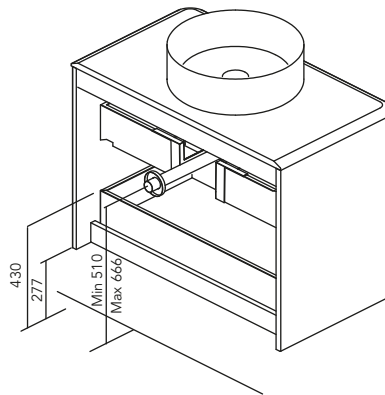

FURNITURE AND AUXILIARIES

FURNITURE

Depth 45

WORKTOP

Depth 46

COLUMN

Depth 24

WALL UNIT

Depth 15

HANDLE

Measures 60/80/100

FINISHES

SANDY WALNUT

SAMARA ASH

MATT SAND

GLOSS WHITE

Tube depth 7 cm.

2 Drawers

SIDE PANELS	FRONTS	DRAWERS				HANDLE	FINISHES	RANGE	
MDF 16 mm	MDF 16 mm	Full extraction Hettich	Smoky leather interior	Drawer organis.	Soft close	Metal handle	Foil 2D	D.46	Suspended

* Dimensions indicated in the drawing are based on the level of the whole leg, in case of wall hanging the furniture dimensions. The measures of these schemes are represented in mm.