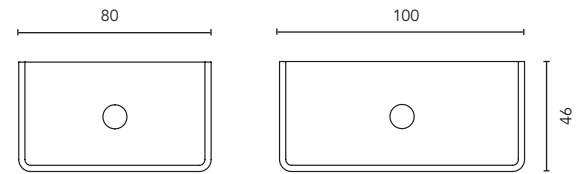

FURNITURE AND AUXILIARIES

FURNITURE

Depth 45

WORKTOP

Depth 46

COLUMN

Depth 24

WALL UNIT

Depth 15

HANDLE

Measures 60/80/100

FINISHES

SANDY WALNUT

SAMARA ASH

MATT SAND

GLOSS WHITE

Tube depth 7 cm.

2 Drawers

SIDE PANELS	FRONTS	DRAWERS				HANDLE	FINISHES	RANGE	
MDF 16 mm	MDF 16 mm	Full extraction Hettich	Smoky leather interior	Drawer organis.	Soft close	Metal handle	Foil 2D	D.46	Suspended

* Dimensions indicated in the drawing are based on the level of the whole leg, in case of wall hanging the furniture dimensions. The measures of these schemes are represented in mm.