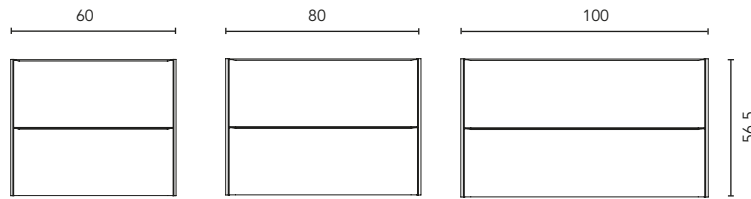

FURNITURE AND AUXILIARIES

FURNITURE

Depth 45

WORKTOP

Depth 46

COLUMN

Depth 24

WALL UNIT

Depth 15

HANDLE

Measures 60/80/100

FINISHES

SANDY WALNUT

SAMARA ASH

MATT SAND

GLOSS WHITE

Tube depth 7 cm.

2 Drawers

SIDE PANELS	FRONTS	DRAWERS				HANDLE	FINISHES	RANGE	
MDF 16 mm	MDF 16 mm	Full extraction Hettich	Smoky leather interior	Drawer organis.	Soft close	Metal handle	Foil 2D	D.46	Suspended

* Dimensions indicated in the drawing are based on the level of the whole leg, in case of wall hanging the furniture dimensions. The measures of these schemes are represented in mm.