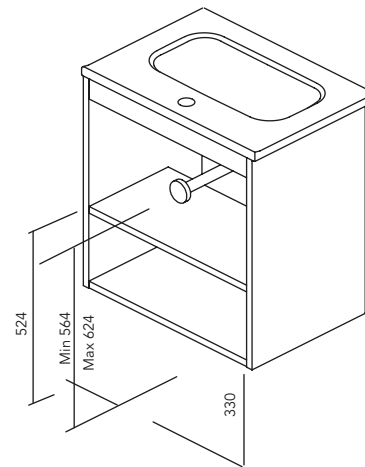

PACK

FINISHES

* Measure in cm.

2 Drawers

2 Doors

SIDE PANELS	FRONTS	DRAWERS			HANDLE	FINISHES	FINISHES FRONTS	RANGE	
		Partially extraction Indaux	Grey interior	Soft Close				D-35	Susp
Fiberboard 16 mm	Fiberboard 16 mm				Metal handle	Flat lacquering / Melamine	Flat lacquering / Melamine		

* Dimensions indicated in the drawing are based on the level of the whole leg, in case of wall hanging the furniture dimensions. The measures of these schemes are represented in mm.