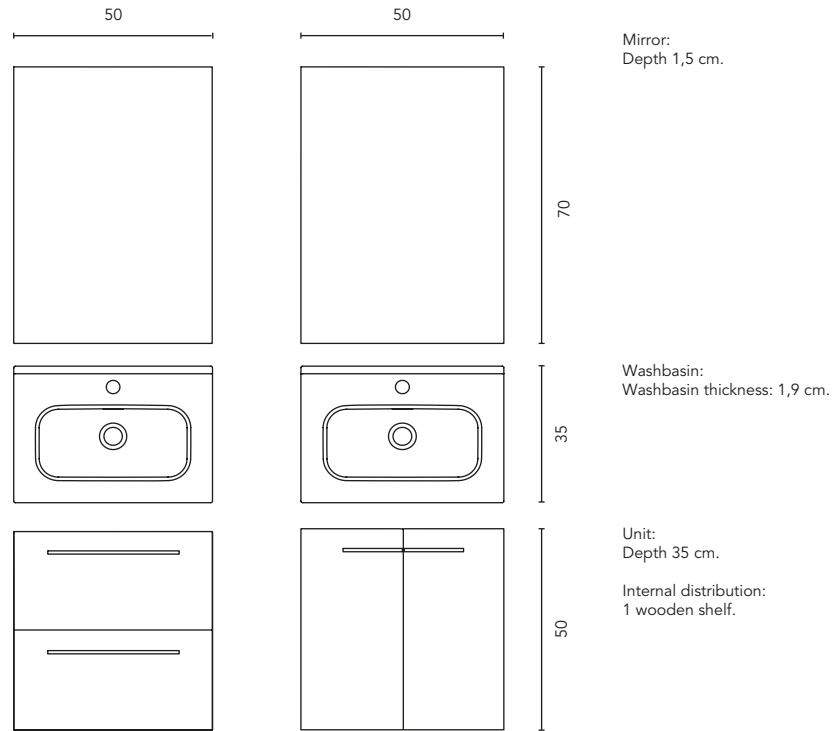

PACK

FINISHES

* Measure in cm.

2 Drawers

2 Doors

SIDE PANELS	FRONTS	DRAWERS			HANDLE	FINISHES	FINISHES FRONTS	RANGE	
		Partially extraction Indaux	Grey interior	Soft Close				D-35	Susp
Fiberboard 16 mm	Fiberboard 16 mm				Metal handle	Flat lacquering / Melamine	Flat lacquering / Melamine		

* Dimensions indicated in the drawing are based on the level of the whole leg, in case of wall hanging the furniture dimensions. The measures of these schemes are represented in mm.