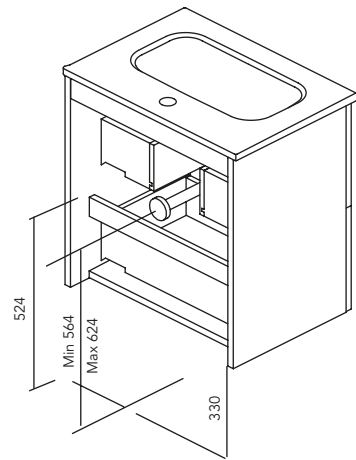

PACK

FINISHES

* Measure in cm.

2 Drawers

2 Doors

SIDE PANELS	FRONTS	DRAWERS			HANDLE	FINISHES	FINISHES FRONTS	RANGE	
		Partially extraction Indaux	Grey interior	Soft Close				D-35	Susp
Fiberboard 16 mm	Fiberboard 16 mm				Metal handle	Flat lacquering / Melamine	Flat lacquering / Melamine		

* Dimensions indicated in the drawing are based on the level of the whole leg, in case of wall hanging the furniture dimensions. The measures of these schemes are represented in mm.