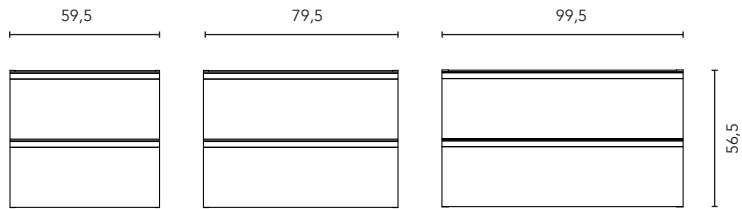

FURNITURE AND AUXILIARIES

FURNITURE

Depth 45

COLUMN

Depth 24

WALL UNIT

Depth 15

FINISHES

* Measure in cm.

Tube depth 7 cm.

2 Drawers

SIDE PANELS	FRONTS	DRAWERS				FINISHES	FINISHES FRONTS	HANDLE	RANGE	
Fiberboard 16 mm	Fiberboard 18 mm	Partially extraction Hettich	Smoky leather interior	Drawer organiser	Soft close	Flat lacquering / Melamine	Flat lacquering / Melamine	Metal handle	D.46	Suspended

* Dimensions indicated in the drawing are based on the level of the whole leg, in case of wall hanging the furniture dimensions. The measures of these schemes are represented in mm.