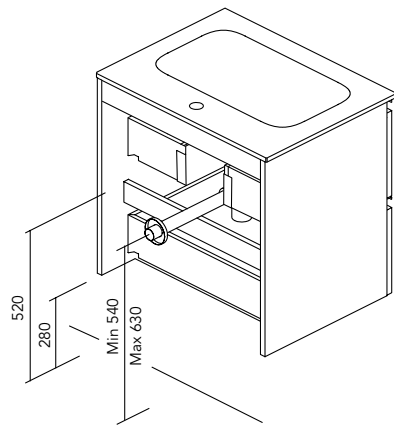

FURNITURE AND AUXILIARIES

FURNITURE

Depth 45

COLUMN

Depth 24

WALL UNIT

Depth 15

FINISHES

* Measure in cm.

Tube depth 7 cm.

2 Drawers

SIDE PANELS	FRONTS	DRAWERS				FINISHES	FINISHES FRONTS	HANDLE	RANGE	
Fiberboard 16 mm	Fiberboard 18 mm	Partially extraction Hettich	Smoky leather interior	Drawer organiser	Soft close	Flat lacquering / Melamine	Flat lacquering / Melamine	Metal handle	D.46	Suspended

* Dimensions indicated in the drawing are based on the level of the whole leg, in case of wall hanging the furniture dimensions. The measures of these schemes are represented in mm.