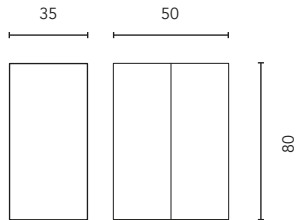

FURNITURE AND AUXILIARIES

FURNITURE

Depth 45

COLUMN

Depth 24

WALL UNIT

Depth 15

FINISHES

* Measure in cm.

Tube depth 7 cm.

2 Drawers

SIDE PANELS	FRONTS	DRAWERS				FINISHES	FINISHES FRONTS	HANDLE	RANGE	
Fiberboard 16 mm	Fiberboard 18 mm	Partially extraction Hettich	Smoky leather interior	Drawer organiser	Soft close	Flat lacquering / Melamine	Flat lacquering / Melamine	Metal handle	D.46	Suspended

* Dimensions indicated in the drawing are based on the level of the whole leg, in case of wall hanging the furniture dimensions. The measures of these schemes are represented in mm.