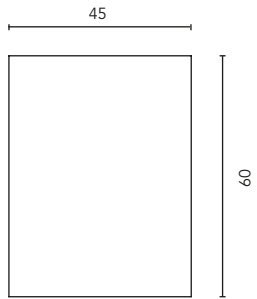

PACK

Mirror:
Depth 2 cm.

Washbasin:
Washbasin thickness: 6 cm.

Unit:
Depth 25 cm.
Interior distribution:
1 glass shelve.

FINISHES

NORDIC OAK

SAMARA ASH

GLOSS WHITE

1 Door

SIDE PANELS	FRONTS	DOOR	HANDLE	FINISHES	RANGE	
MDF 16 mm	MDF 16 mm	Soft close	Integral front handle	Foil 2D	D.27,5	Suspended

* Dimensions indicated in the drawing are based on the level of the whole leg, in case of wall hanging the furniture dimensions. The measures of these schemes are represented in mm.