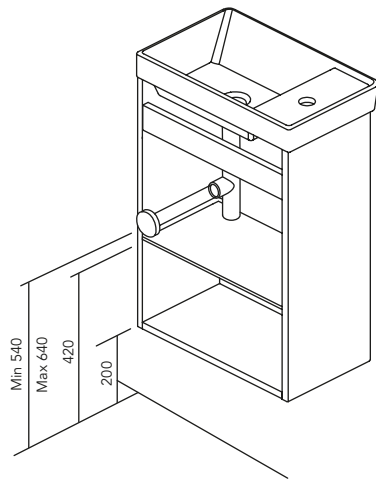

PACK

Mirror:
Depth 2 cm.

Washbasin:
Washbasin thickness: 6 cm.

Unit:
Depth 25 cm.
Interior distribution:
1 glass shelve.

FINISHES

NORDIC OAK

SAMARA ASH

GLOSS WHITE

1 Door

SIDE PANELS	FRONTS	DOOR	HANDLE	FINISHES	RANGE	
MDF 16 mm	MDF 16 mm	Soft close	Integral front handle	Foil 2D	D.27,5	Suspended

* Dimensions indicated in the drawing are based on the level of the whole leg, in case of wall hanging the furniture dimensions. The measures of these schemes are represented in mm.