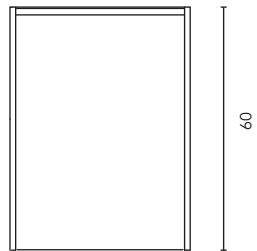

PACK

Mirror:
Depth 2 cm.

Washbasin:
Washbasin thickness: 6 cm.

Unit:
Depth 25 cm.
Interior distribution:
1 glass shelve.

FINISHES

NORDIC OAK

SAMARA ASH

GLOSS WHITE

1 Door

SIDE PANELS	FRONTS	DOOR	HANDLE	FINISHES	RANGE	
MDF 16 mm	MDF 16 mm	Soft close	Integral front handle	Foil 2D	D.27,5	Suspended

* Dimensions indicated in the drawing are based on the level of the whole leg, in case of wall hanging the furniture dimensions. The measures of these schemes are represented in mm.