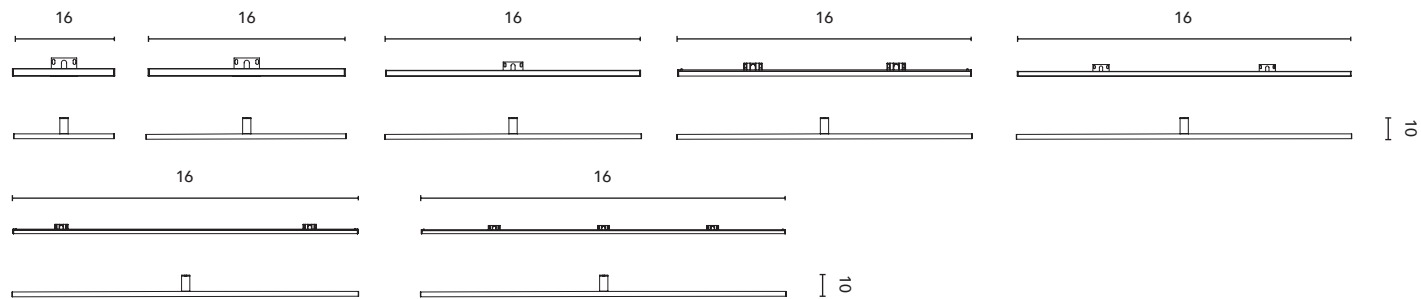

LED WALL LIGHT

Measure	16	30	50	80	100/120
Power	3W	6W	10W	15W	12W
Lumens	250 LM	450 LM	800 LM	1300 LM	1000 LM
Direction	Direct natural LED light				
Température	4000 k				
Voltage	230 V				
Finish	Chrome brillant				