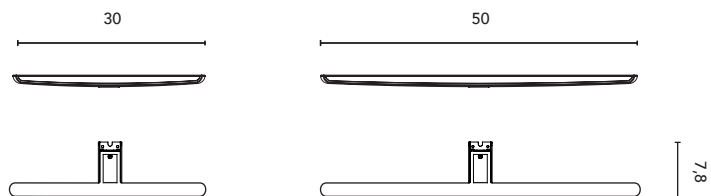

LED WALL LIGHT

Measure	30	50
Power	8W	12W
Lumens	798 LM	1020 LM
Direction	Direct natural LED light	
Température	4000 k	
Voltage	220V - 240V	
Finish	Chrome Brillant	