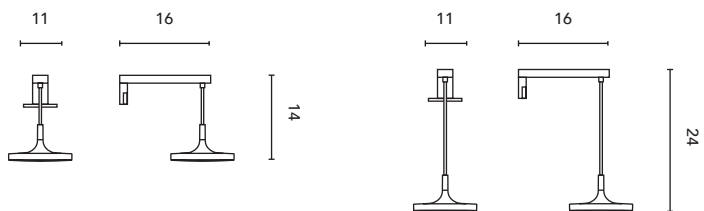

LED WALL LIGHT

Measure	15	25
Power	4W	4W
Lumens	400 LM	400 LM
Direction	Direct natural LED light	
Température	4000 k	
Voltage	220V - 240V	
Finish	Noir	