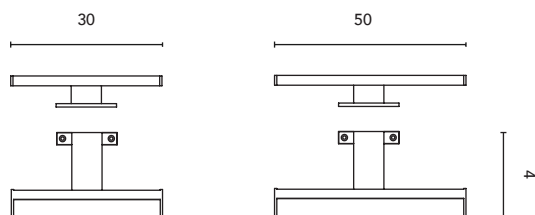

LED WALL LIGHT

Measure	20	30
Power	3W	4W
Lumens	300 LM	400 LM
Direction	Direct natural LED light	
Température	4000 k	
Voltage	220V - 240V	
Finish	Chrome Brillant	