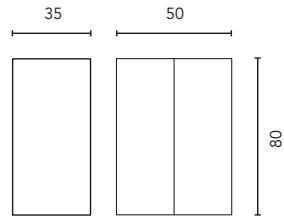

WALL

Depth 15