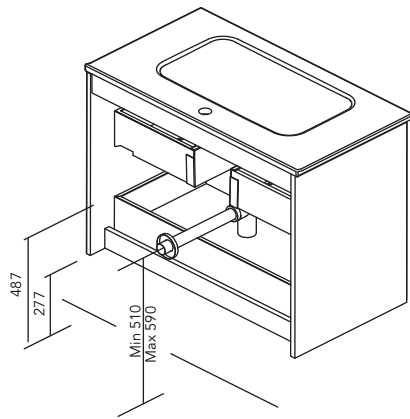

Tube depth 7 cm.

2 Drawers

SIDEPANELS	FRONTS	DRAWERS				HANDLE	ACABADOS MUEBLE	RANGE	
Agglomerate TSCA 16 mm	DMC TSCA 18 mm	Full extraction Hettich	Smoky leather interior	Drawer. organis.	Soft close	Integrated handle	Melamine	F-46	Suspended

\* Dimensions indicated in the drawing are based on the level of the whole leg, in case of wall hanging the furniture dimensions. The measures of these schemes are represented in mm