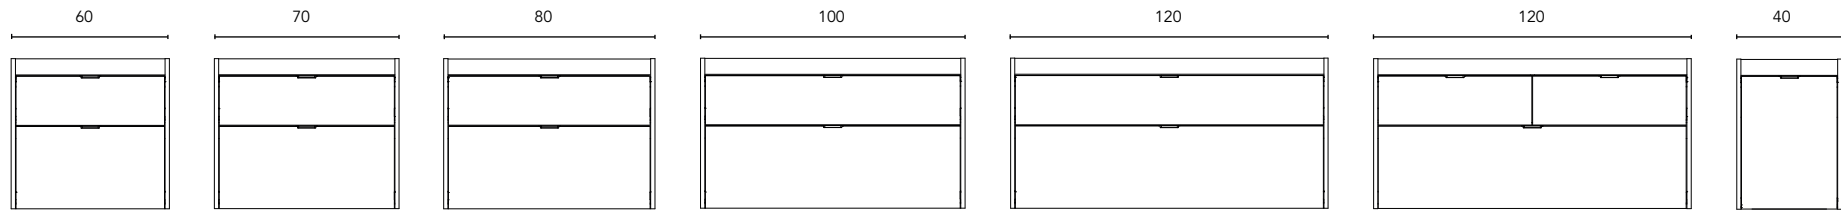

FURNITURE AND AUXILIARIES

FURNITURE

Depth 45

MÓDULO ROPERO

Depth 45

COLUMN

Depth 24

WALL

Tube depth 7 cm.

2 Drawers

SIDEPANELS	FRONTS	DRAWERS				HANDLE	ACABADOS MUEBLE	RANGE	
Agglomerate TSCA 16 mm	DMC TSCA 18 mm	Full extraction Hettich	Smoky leather interior	Drawer. organis.	Soft close	Integrated handle	Melamine	F-46	Suspended

\* Dimensions indicated in the drawing are based on the level of the whole leg, in case of wall hanging the furniture dimensions. The measures of these schemes are represented in mm