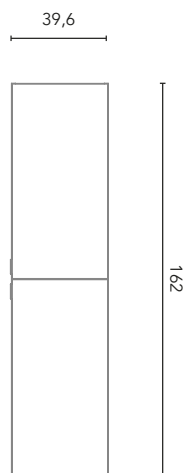

COLUMN

Depth 30. Interior: 4 mobile glass shelves and 1 fixed wooden shelf. Doors in mirror finish.

FINISHES

BL20M  
Matt White

BL1B  
Gloss White

MA15M  
Matt Sand