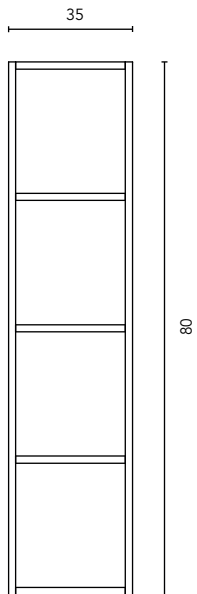

AUXILIARIES

COLUMN SQUARE

Depth 35 cm

WALL UNIT SQUARE

Depth 15 cm

SHELF SQUARE

FINISHES

SANDY GREY