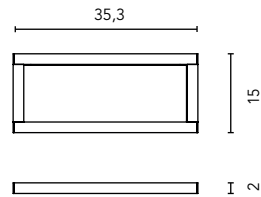

AUXILIARIES

COLUMN SQUARE

Depth 35 cm

WALL UNIT SQUARE

Depth 15 cm

SHELF SQUARE

FINISHES

SANDY GREY