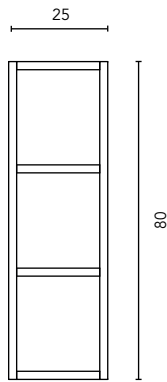

AUXILIARIES

COLUMN SQUARE

Depth 35 cm

WALL UNIT SQUARE

Depth 15 cm

SHELF SQUARE

FINISHES

SANDY GREY