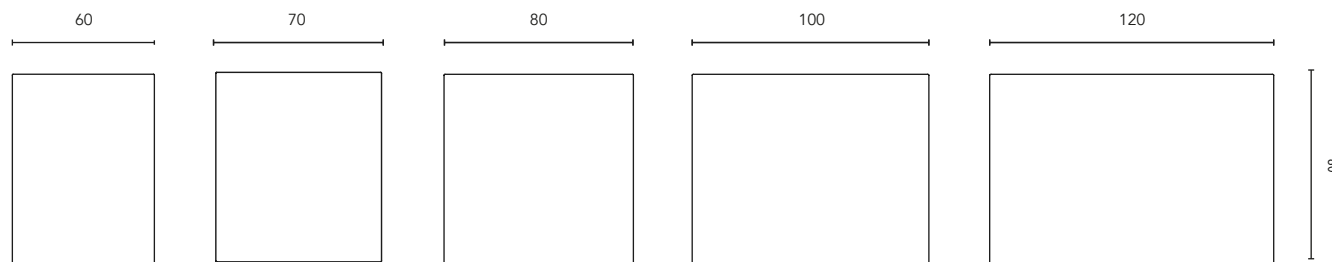

MIRRORS WITH LIGHT

LED **SAMSUNG**

Measure	60	70	80	100	120
Power	20W	20W	20W	20W	20W
Lumens	850 LM	850 LM	950 LM	1070 LM	1180 LM
Illumination	Natural ambient LED light				
Lighting system	LED strip 120 LEDS/meter				
Duration	36 000h of light				
Temperature	4000 k				
Voltage	220V-240V				
Frequency	50/60 Hz				