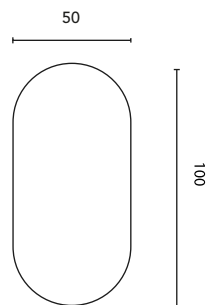

MIRRORS WITH LIGHT

LED **SAMSUNG**

Depth: 3 cm.

Measure	50
Power	20W
Lumens	850 LM
Illumination	Natural ambient LED light
Lighting system	LED strip 120 LEDS/meter
Duration	36 000h of light
Temperature	4000 k
Voltage	220V-240V
Frequency	50/60 Hz