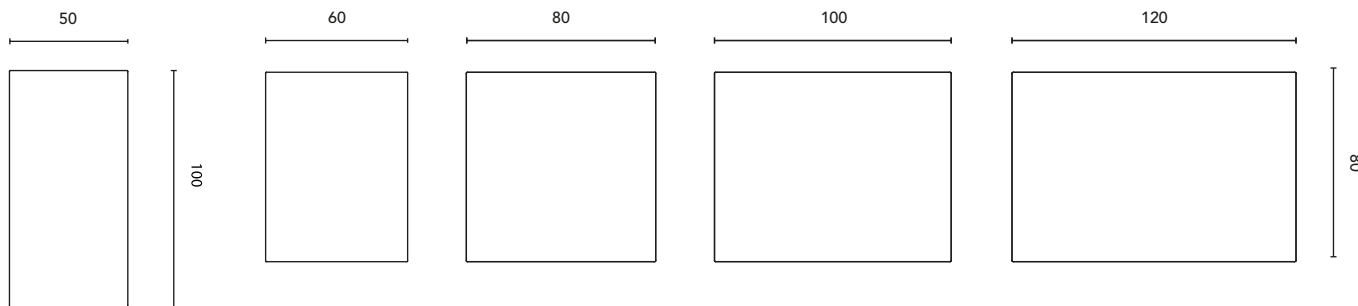

MIRRORS WITH LIGHT

LED SAMSUNG

Depth: 3 cm.

Measure	50	60	80	100	120
Power	20W	20W	20W	20W	20W
Lumens	850 LM	850 LM	950 LM	1070 LM	1180 LM
Illumination	Natural ambient LED light				
Lighting system	LED strip 120 LEDS/meter				
Duration	36 000h of light				
Temperature	4000 k				
Voltage	220V-240V				
Frequency	50/60 Hz				