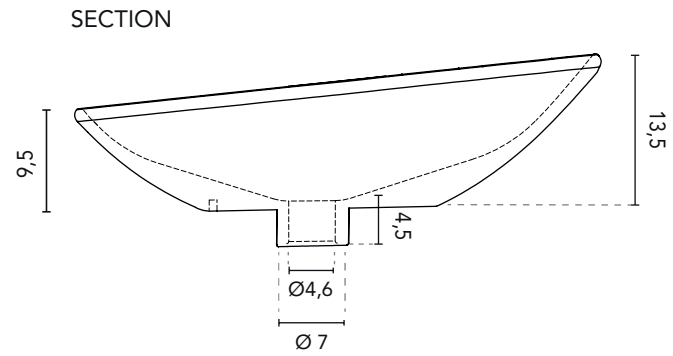

COUNTERTOP WASHBASINS

COUNTERTOP WASHBASIN GALAXY	
MEASURES	51,2
FINISHES	Gloss White
MATERIAL	Ceramic

*Measures in cm.