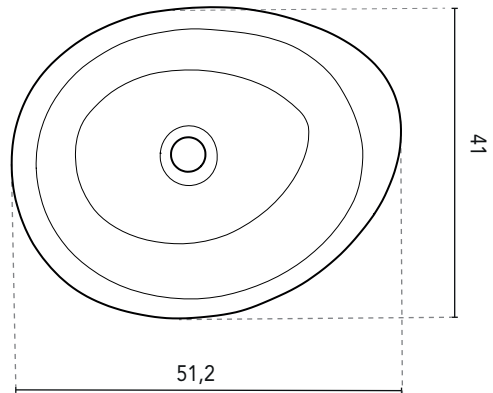

COUNTERTOP WASHBASINS

COUNTERTOP WASHBASIN GALAXY	
MEASURES	51,2
FINISHES	Gloss White
MATERIAL	Ceramic

*Measures in cm.