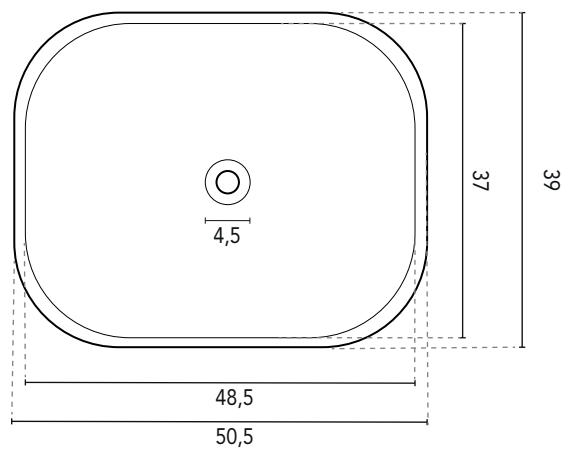

COUNTERTOP WASHBASINS

COUNTERTOP WASHBASIN NOMIA	
MEASURES	50
FINISHES	Gloss White
MATERIAL	Ceramic

\*Measures in cm.