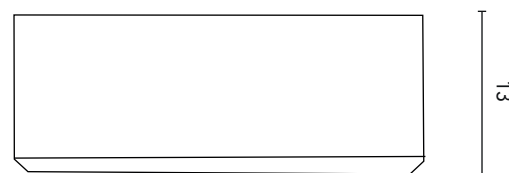

COUNTERTOP WASHBASINS

COUNTERTOP WASHBASIN NOMIA	
MEASURES	50
FINISHES	Gloss White
MATERIAL	Ceramic

\*Measures in cm.