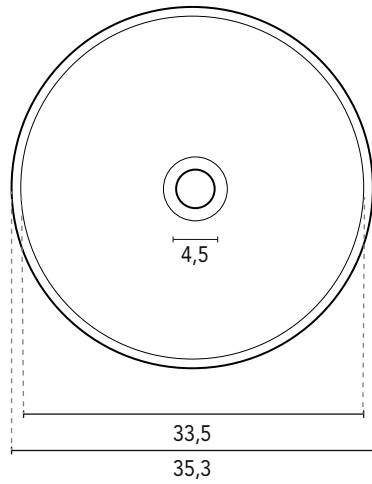

COUNTERTOP WASHBASINS

COUNTERTOP WASHBASIN NYSA	
MEASURES	33,5
FINISHES	Gloss White
MATERIAL	Ceramic

*Measures in cm.