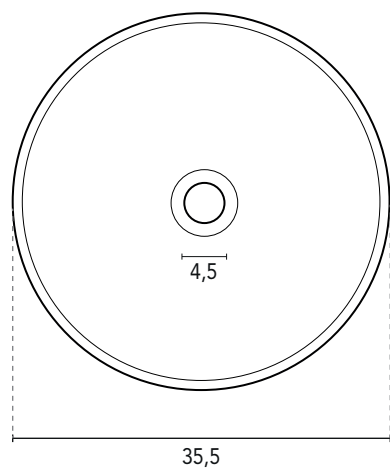

COUNTERTOP WASHBASINS

COUNTERTOP WASHBASIN SUN	
MEASURES	35,5
FINISHES	Sand Matt, Black Matt, Cotton, Piombo, Grey Vintage, Blue Ocean
MATERIAL	Ceramic

*Measures in cm.