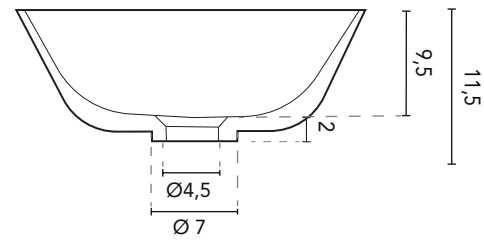

## SECTION

COUNTERTOP WASHBASIN VOLTA	
MEASURES	52
FINISHES	Matt White
MATERIAL	Solid Surface

\*Measures in cm.