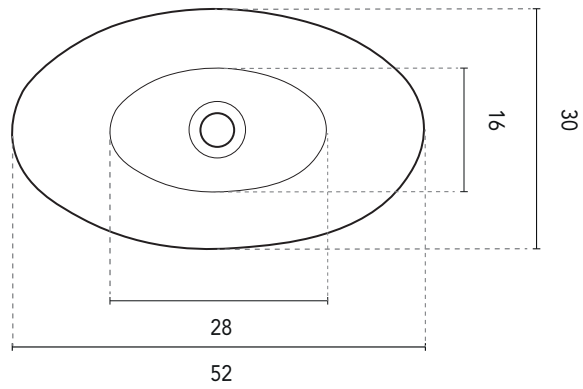

## SECTION

COUNTERTOP WASHBASIN VOLTA	
MEASURES	52
FINISHES	Matt White
MATERIAL	Solid Surface

\*Measures in cm.