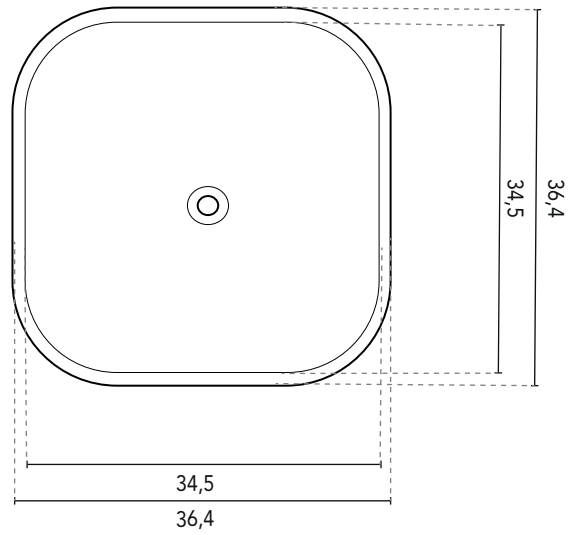

COUNTERTOP WASHBASINS

COUNTERTOP WASHBASIN ZALA	
MEASURES	36,4
FINISHES	Gloss White
MATERIAL	Ceramic

\*Measures in cm.