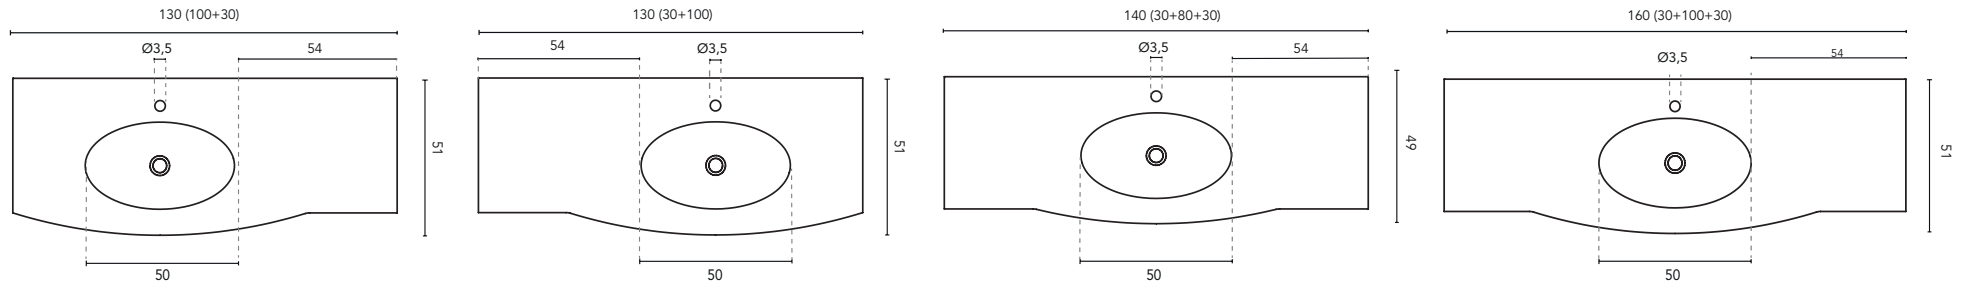

## SECTION

BUILT-IN WASHBASIN GLOOB						
MEASURES	80	100	110	130	140	160
FINISHES	Matt White					
MATERIAL	Solid Surface					
COMPATIBILITY	Wave					

\* Measures in cm

### SECTION

BUILT-IN WASHBASIN GLOOB						
MEASURES	80	100	110	130	140	160
FINISHES	Matt White					
MATERIAL	Solid Surface					
COMPATIBILITY	Wave					

\* Measures in cm