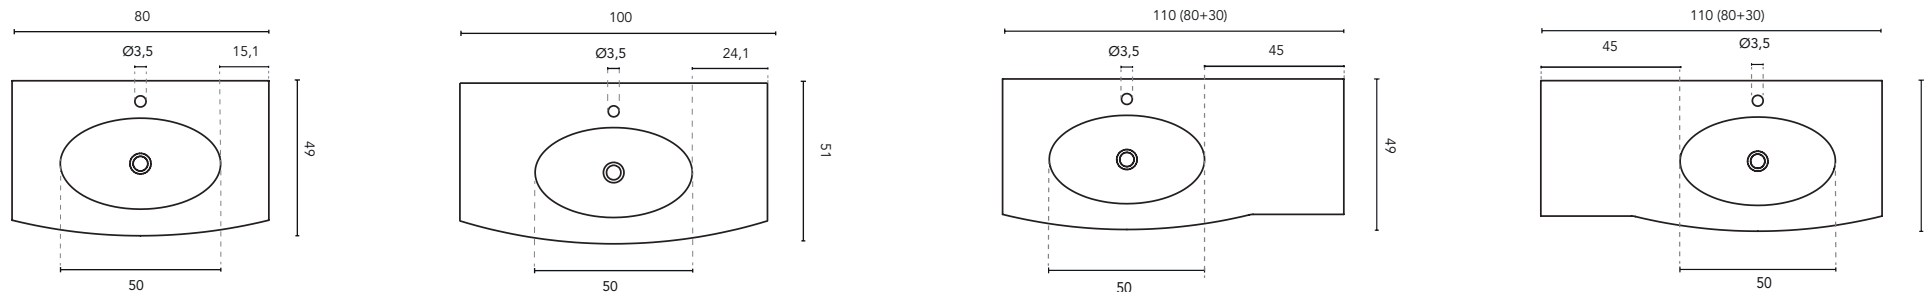

## SECTION

BUILT-IN WASHBASIN GLOOB						
MEASURES	80	100	110	130	140	160
FINISHES	Matt White					
MATERIAL	Solid Surface					
COMPATIBILITY	Wave					

\* Measures in cm

### SECTION

BUILT-IN WASHBASIN GLOOB						
MEASURES	80	100	110	130	140	160
FINISHES	Matt White					
MATERIAL	Solid Surface					
COMPATIBILITY	Wave					

\* Measures in cm