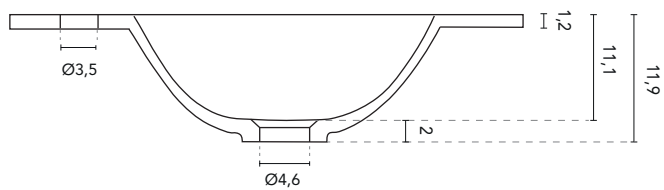

SECTION

BUILT-IN WASHBASIN GLOOB						
MEASURES	80	100	110	130	140	160
FINISHES	Matt White					
MATERIAL	Solid Surface					
COMPATIBILITY	Wave					

* Measures in cm