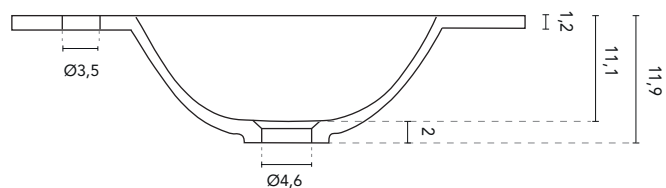

## SECTION

BUILT-IN WASHBASIN GLOOB						
MEASURES	80	100	110	130	140	160
FINISHES	Matt White					
MATERIAL	Solid Surface					
COMPATIBILITY	Wave					

\* Measures in cm

### SECTION

BUILT-IN WASHBASIN GLOOB						
MEASURES	80	100	110	130	140	160
FINISHES	Matt White					
MATERIAL	Solid Surface					
COMPATIBILITY	Wave					

\* Measures in cm