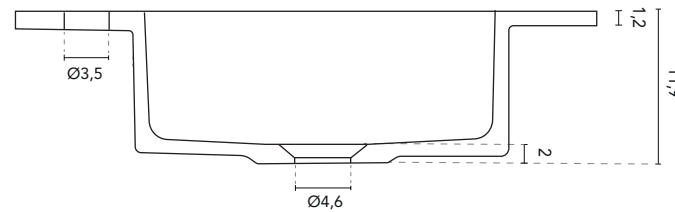

* Measures in cm

BUILT-IN WASHBASINS

SECTION

BUILT-IN WASHBASIN SKY							
MEASURES	60	80	100	120	140	160	200
FINISHES	Matt White						
MATERIAL	Solid Surface						
COMPATIBILITY	Econic, Vitale, Sansa, Nisy, Band, Urban, Mio, Vida, Alfa, Onix +						

* Measures in cm

BUILT-IN WASHBASINS

SECTION

BUILT-IN WASHBASIN SKY							
MEASURES	60	80	100	120	140	160	200
FINISHES	Matt White						
MATERIAL	Solid Surface						
COMPATIBILITY	Logica, Econic, Vitale, Sansa, Nisy, Band, Urban, Mio, Vida, Alfa, Onix +						

* Measures in cm