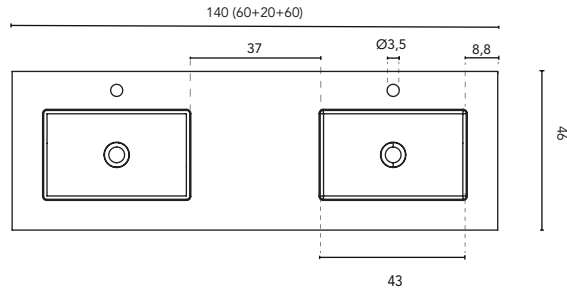

* Measures in cm

BUILT-IN WASHBASINS

SECTION

BUILT-IN WASHBASIN SKY							
MEASURES	60	80	100	120	140	160	200
FINISHES	Matt White						
MATERIAL	Solid Surface						
COMPATIBILITY	Econic, Vitale, Sansa, Nisy, Band, Urban, Mio, Vida, Alfa, Onix +						

* Measures in cm

BUILT-IN WASHBASINS

SECTION

BUILT-IN WASHBASIN SKY							
MEASURES	60	80	100	120	140	160	200
FINISHES	Matt White						
MATERIAL	Solid Surface						
COMPATIBILITY	Logica, Econic, Vitale, Sansa, Nisy, Band, Urban, Mio, Vida, Alfa, Onix +						

* Measures in cm

SKY - TECHNICAL FEATURES

BUILT-IN WASHBASINS

SECTION

BUILT-IN WASHBASIN SKY							
MEASURES	60	80	100	120	140	160	200
FINISHES	Matt White						
MATERIAL	Solid Surface						
COMPATIBILITY	Logika, Econic, Vitale, Sansa, Nisy, Band, Urban, Mio, Vida, Alfa, Onix +						

* Measures in cm