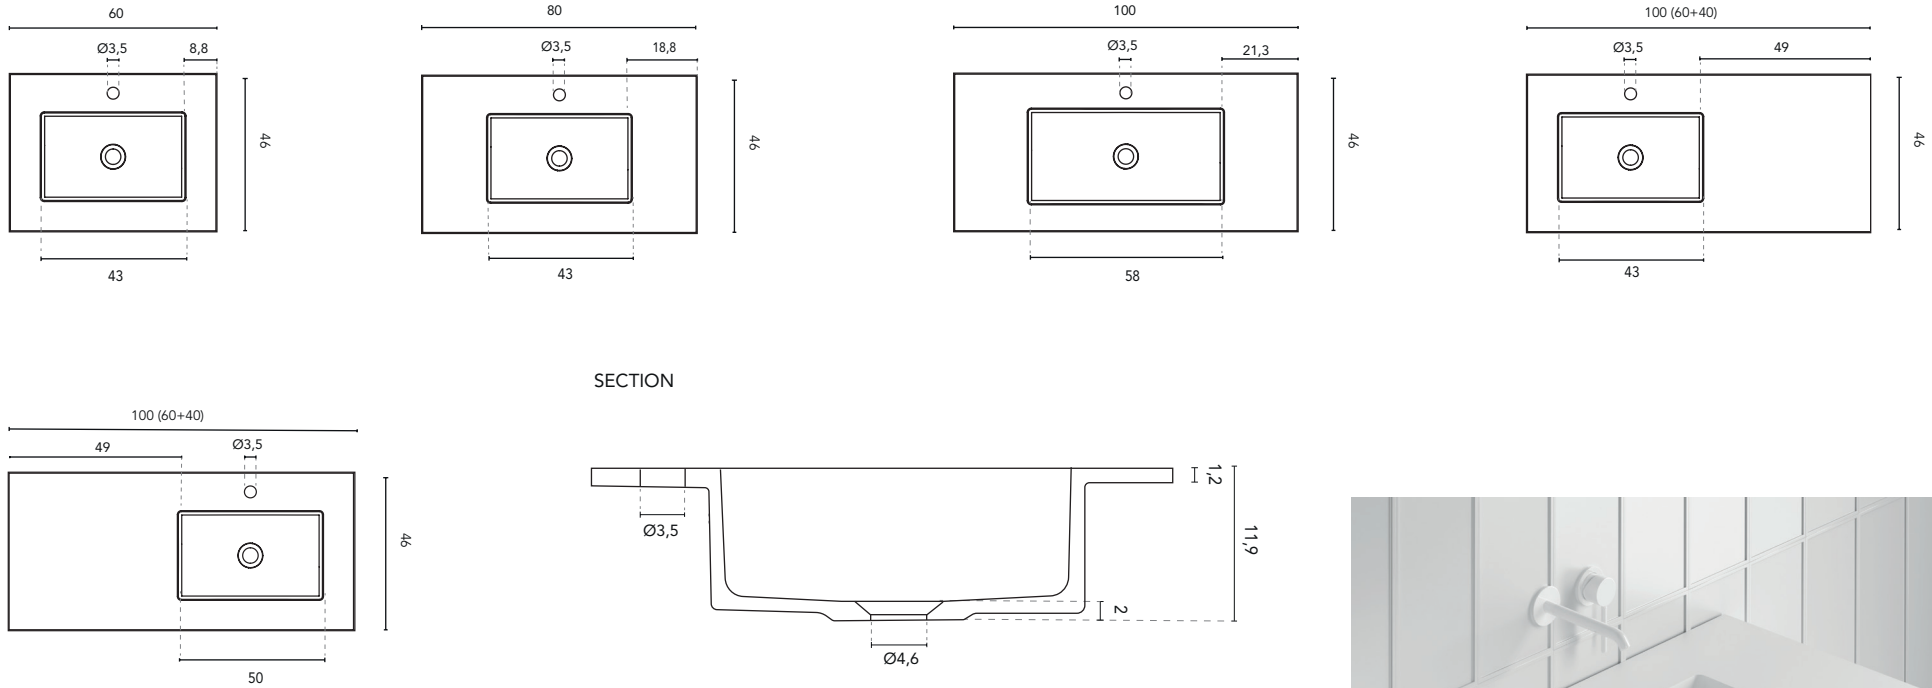

SKY - TECHNICAL FEATURES

BUILT-IN WASHBASINS

BUILT-IN WASHBASIN SKY							
MEASURES	60	80	100	120	140	160	200
FINISHES	Matt White						
MATERIAL	Solid Surface						
COMPATIBILITY	Logika, Econic, Vitale, Sansa, Nisy, Band, Urban, Mio, Vida, Alfa, Onix +						

* Measures in cm

BUILT-IN WASHBASINS

SECTION

BUILT-IN WASHBASIN SKY							
MEASURES	60	80	100	120	140	160	200
FINISHES	Matt White						
MATERIAL	Solid Surface						
COMPATIBILITY	Econic, Vitale, Sansa, Nisy, Band, Urban, Mio, Vida, Alfa, Onix +						

* Measures in cm

BUILT-IN WASHBASINS

SECTION

BUILT-IN WASHBASIN SKY							
MEASURES	60	80	100	120	140	160	200
FINISHES	Matt White						
MATERIAL	Solid Surface						
COMPATIBILITY	Logica, Econic, Vitale, Sansa, Nisy, Band, Urban, Mio, Vida, Alfa, Onix +						

* Measures in cm