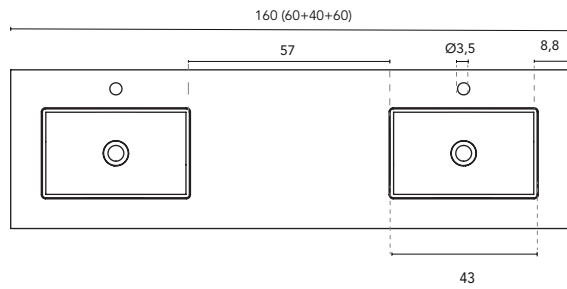

* Measures in cm

BUILT-IN WASHBASINS

SECTION

BUILT-IN WASHBASIN SKY							
MEASURES	60	80	100	120	140	160	200
FINISHES	Matt White						
MATERIAL	Solid Surface						
COMPATIBILITY	Econic, Vitale, Sansa, Nisy, Band, Urban, Mio, Vida, Alfa, Onix +						

* Measures in cm

BUILT-IN WASHBASINS

SECTION

BUILT-IN WASHBASIN SKY							
MEASURES	60	80	100	120	140	160	200
FINISHES	Matt White						
MATERIAL	Solid Surface						
COMPATIBILITY	Logica, Econic, Vitale, Sansa, Nisy, Band, Urban, Mio, Vida, Alfa, Onix +						

* Measures in cm

SKY - TECHNICAL FEATURES

BUILT-IN WASHBASINS

SECTION

BUILT-IN WASHBASIN SKY							
MEASURES	60	80	100	120	140	160	200
FINISHES	Matt White						
MATERIAL	Solid Surface						
COMPATIBILITY	Logika, Econic, Vitale, Sansa, Nisy, Band, Urban, Mio, Vida, Alfa, Onix +						

* Measures in cm