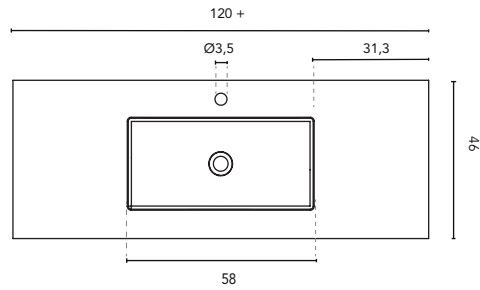

* Measures in cm

BUILT-IN WASHBASINS

SECTION

BUILT-IN WASHBASIN SKY							
MEASURES	60	80	100	120	140	160	200
FINISHES	Matt White						
MATERIAL	Solid Surface						
COMPATIBILITY	Econic, Vitale, Sansa, Nisy, Band, Urban, Mio, Vida, Alfa, Onix +						

* Measures in cm

BUILT-IN WASHBASINS

SECTION

BUILT-IN WASHBASIN SKY							
MEASURES	60	80	100	120	140	160	200
FINISHES	Matt White						
MATERIAL	Solid Surface						
COMPATIBILITY	Logica, Econic, Vitale, Sansa, Nisy, Band, Urban, Mio, Vida, Alfa, Onix +						

* Measures in cm