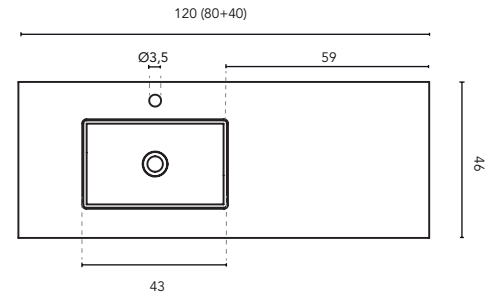

SKY - TECHNICAL FEATURES

BUILT-IN WASHBASINS

BUILT-IN WASHBASIN SKY							
MEASURES	60	80	100	120	140	160	200
FINISHES	Matt White						
MATERIAL	Solid Surface						
COMPATIBILITY	Logika, Econic, Vitale, Sansa, Nisy, Band, Urban, Mio, Vida, Alfa, Onix +						

* Measures in cm

BUILT-IN WASHBASINS

SECTION

BUILT-IN WASHBASIN SKY							
MEASURES	60	80	100	120	140	160	200
FINISHES	Matt White						
MATERIAL	Solid Surface						
COMPATIBILITY	Econic, Vitale, Sansa, Nisy, Band, Urban, Mio, Vida, Alfa, Onix +						

* Measures in cm

BUILT-IN WASHBASINS

SECTION

BUILT-IN WASHBASIN SKY							
MEASURES	60	80	100	120	140	160	200
FINISHES	Matt White						
MATERIAL	Solid Surface						
COMPATIBILITY	Logica, Econic, Vitale, Sansa, Nisy, Band, Urban, Mio, Vida, Alfa, Onix +						

* Measures in cm