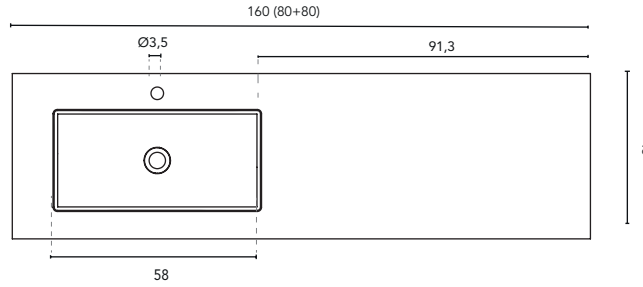

* Measures in cm

BUILT-IN WASHBASINS

SECTION

BUILT-IN WASHBASIN SKY							
MEASURES	60	80	100	120	140	160	200
FINISHES	Matt White						
MATERIAL	Solid Surface						
COMPATIBILITY	Econic, Vitale, Sansa, Nisy, Band, Urban, Mio, Vida, Alfa, Onix +						

* Measures in cm

BUILT-IN WASHBASINS

SECTION

BUILT-IN WASHBASIN SKY							
MEASURES	60	80	100	120	140	160	200
FINISHES	Matt White						
MATERIAL	Solid Surface						
COMPATIBILITY	Logica, Econic, Vitale, Sansa, Nisy, Band, Urban, Mio, Vida, Alfa, Onix +						

* Measures in cm

SKY - TECHNICAL FEATURES

BUILT-IN WASHBASINS

SECTION

BUILT-IN WASHBASIN SKY							
MEASURES	60	80	100	120	140	160	200
FINISHES	Matt White						
MATERIAL	Solid Surface						
COMPATIBILITY	Logika, Econic, Vitale, Sansa, Nisy, Band, Urban, Mio, Vida, Alfa, Onix +						

* Measures in cm