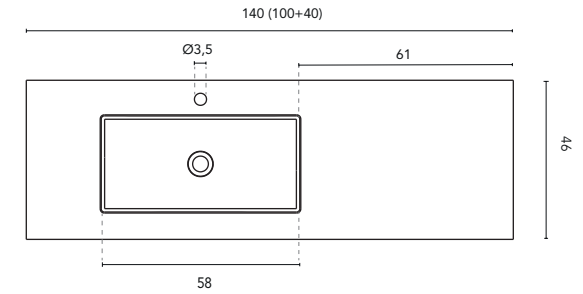

* Measures in cm

BUILT-IN WASHBASINS

SECTION

BUILT-IN WASHBASIN SKY							
MEASURES	60	80	100	120	140	160	200
FINISHES	Matt White						
MATERIAL	Solid Surface						
COMPATIBILITY	Econic, Vitale, Sansa, Nisy, Band, Urban, Mio, Vida, Alfa, Onix +						

* Measures in cm

BUILT-IN WASHBASINS

SECTION

BUILT-IN WASHBASIN SKY							
MEASURES	60	80	100	120	140	160	200
FINISHES	Matt White						
MATERIAL	Solid Surface						
COMPATIBILITY	Logica, Econic, Vitale, Sansa, Nisy, Band, Urban, Mio, Vida, Alfa, Onix +						

* Measures in cm

SKY - TECHNICAL FEATURES

BUILT-IN WASHBASINS

SECTION

BUILT-IN WASHBASIN SKY							
MEASURES	60	80	100	120	140	160	200
FINISHES	Matt White						
MATERIAL	Solid Surface						
COMPATIBILITY	Logika, Econic, Vitale, Sansa, Nisy, Band, Urban, Mio, Vida, Alfa, Onix +						

* Measures in cm