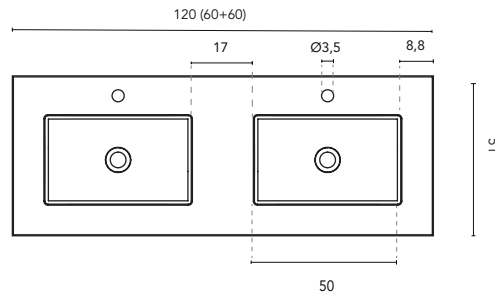

SKY - TECHNICAL FEATURES

BUILT-IN WASHBASINS

BUILT-IN WASHBASIN SKY							
MEASURES	60	80	100	120	140	160	200
FINISHES	Matt White						
MATERIAL	Solid Surface						
COMPATIBILITY	Logika, Econic, Vitale, Sansa, Nisy, Band, Urban, Mio, Vida, Alfa, Onix +						

* Measures in cm

BUILT-IN WASHBASINS

SECTION

BUILT-IN WASHBASIN SKY							
MEASURES	60	80	100	120	140	160	200
FINISHES	Matt White						
MATERIAL	Solid Surface						
COMPATIBILITY	Econic, Vitale, Sansa, Nisy, Band, Urban, Mio, Vida, Alfa, Onix +						

* Measures in cm

BUILT-IN WASHBASINS

SECTION

BUILT-IN WASHBASIN SKY							
MEASURES	60	80	100	120	140	160	200
FINISHES	Matt White						
MATERIAL	Solid Surface						
COMPATIBILITY	Logica, Econic, Vitale, Sansa, Nisy, Band, Urban, Mio, Vida, Alfa, Onix +						

* Measures in cm