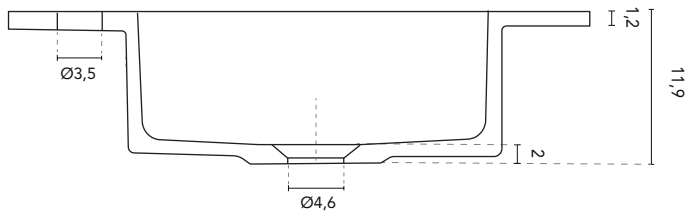

* Measures in cm

SKY SLATE - TECHNICAL FEATURES

BUILT-IN WASHBASINS

SECTION

BUILT-IN WASHBASIN SKY SLATE				
MEASURES	60	80	100	120
FINISHES	Pure White Slate, Dark White Slate, Piombo Slate, Sand Slate, Green Slate			
MATERIAL	Solid Surface			
COMPATIBILITY	Logika, Econic, Vitale, Sansa, Nisy, Band, Urban, Mio, Vida, Alfa, Onix +			

* Measures in cm