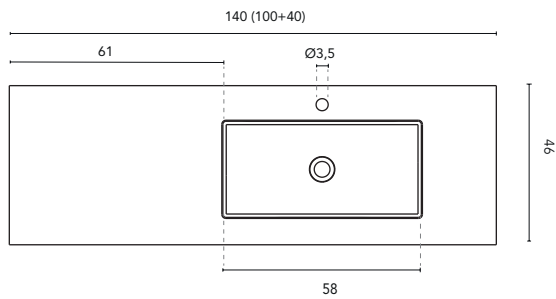

SKY - TECHNICAL FEATURES

BUILT-IN WASHBASINS

BUILT-IN WASHBASIN SKY							
MEASURES	60	80	100	120	140	160	200
FINISHES	Matt White						
MATERIAL	Solid Surface						
COMPATIBILITY	Logika, Econic, Vitale, Sansa, Nisy, Band, Urban, Mio, Vida, Alfa, Onix +						

* Measures in cm

BUILT-IN WASHBASINS

SECTION

BUILT-IN WASHBASIN SKY							
MEASURES	60	80	100	120	140	160	200
FINISHES	Matt White						
MATERIAL	Solid Surface						
COMPATIBILITY	Econic, Vitale, Sansa, Nisy, Band, Urban, Mio, Vida, Alfa, Onix +						

* Measures in cm

BUILT-IN WASHBASINS

SECTION

BUILT-IN WASHBASIN SKY							
MEASURES	60	80	100	120	140	160	200
FINISHES	Matt White						
MATERIAL	Solid Surface						
COMPATIBILITY	Logica, Econic, Vitale, Sansa, Nisy, Band, Urban, Mio, Vida, Alfa, Onix +						

* Measures in cm