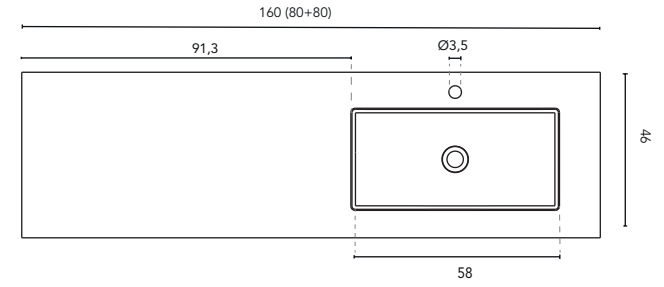

* Measures in cm

BUILT-IN WASHBASINS

SECTION

BUILT-IN WASHBASIN SKY							
MEASURES	60	80	100	120	140	160	200
FINISHES	Matt White						
MATERIAL	Solid Surface						
COMPATIBILITY	Econic, Vitale, Sansa, Nisy, Band, Urban, Mio, Vida, Alfa, Onix +						

* Measures in cm

BUILT-IN WASHBASINS

SECTION

BUILT-IN WASHBASIN SKY							
MEASURES	60	80	100	120	140	160	200
FINISHES	Matt White						
MATERIAL	Solid Surface						
COMPATIBILITY	Logica, Econic, Vitale, Sansa, Nisy, Band, Urban, Mio, Vida, Alfa, Onix +						

* Measures in cm

SKY - TECHNICAL FEATURES

BUILT-IN WASHBASINS

SECTION

BUILT-IN WASHBASIN SKY							
MEASURES	60	80	100	120	140	160	200
FINISHES	Matt White						
MATERIAL	Solid Surface						
COMPATIBILITY	Logika, Econic, Vitale, Sansa, Nisy, Band, Urban, Mio, Vida, Alfa, Onix +						

* Measures in cm