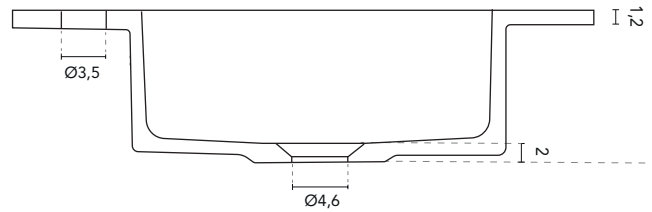

* Measures in cm

SKY - TECHNICAL FEATURES

BUILT-IN WASHBASINS

SECTION

BUILT-IN WASHBASIN SKY							
MEASURES	60	80	100	120	140	160	200
FINISHES	Matt White						
MATERIAL	Solid Surface						
COMPATIBILITY	Logika, Econic, Vitale, Sansa, Nisy, Band, Urban, Mio, Vida, Alfa, Onix +						

* Measures in cm

BUILT-IN WASHBASINS

BUILT-IN WASHBASIN SKY							
MEASURES	60	80	100	120	140	160	200
FINISHES	Matt White						
MATERIAL	Solid Surface						
COMPATIBILITY	Logika, Econic, Vitale, Sansa, Nisy, Band, Urban, Mio, Vida, Alfa, Onix +						

* Measures in cm

SKY SLATE - TECHNICAL FEATURES

BUILT-IN WASHBASINS

SECTION

BUILT-IN WASHBASIN SKY SLATE				
MEASURES	60	80	100	120
FINISHES	Pure White Slate, Dark White Slate, Piombo Slate, Sand Slate, Green Slate			
MATERIAL	Solid Surface			
COMPATIBILITY	Logika, Econic, Vitale, Sansa, Nisy, Band, Urban, Mio, Vida, Alfa, Onix +			