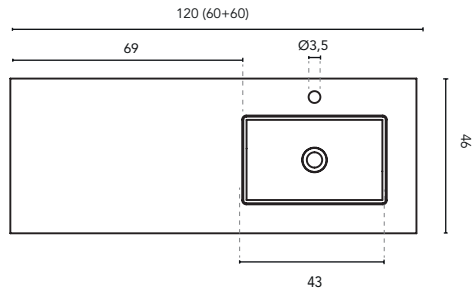

SKY - TECHNICAL FEATURES

BUILT-IN WASHBASINS

BUILT-IN WASHBASIN SKY							
MEASURES	60	80	100	120	140	160	200
FINISHES	Matt White						
MATERIAL	Solid Surface						
COMPATIBILITY	Logika, Econic, Vitale, Sansa, Nisy, Band, Urban, Mio, Vida, Alfa, Onix +						

* Measures in cm

BUILT-IN WASHBASINS

SECTION

BUILT-IN WASHBASIN SKY							
MEASURES	60	80	100	120	140	160	200
FINISHES	Matt White						
MATERIAL	Solid Surface						
COMPATIBILITY	Econic, Vitale, Sansa, Nisy, Band, Urban, Mio, Vida, Alfa, Onix +						

* Measures in cm

BUILT-IN WASHBASINS

SECTION

BUILT-IN WASHBASIN SKY							
MEASURES	60	80	100	120	140	160	200
FINISHES	Matt White						
MATERIAL	Solid Surface						
COMPATIBILITY	Logica, Econic, Vitale, Sansa, Nisy, Band, Urban, Mio, Vida, Alfa, Onix +						

* Measures in cm