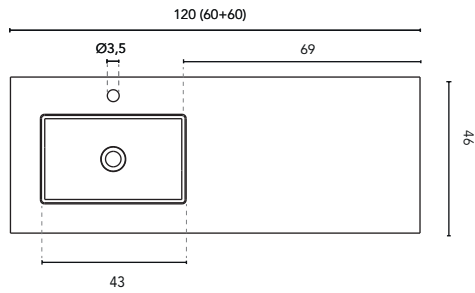

SKY - TECHNICAL FEATURES

BUILT-IN WASHBASINS

BUILT-IN WASHBASIN SKY							
MEASURES	60	80	100	120	140	160	200
FINISHES	Matt White						
MATERIAL	Solid Surface						
COMPATIBILITY	Logika, Econic, Vitale, Sansa, Nisy, Band, Urban, Mio, Vida, Alfa, Onix +						

* Measures in cm

BUILT-IN WASHBASINS

SECTION

BUILT-IN WASHBASIN SKY							
MEASURES	60	80	100	120	140	160	200
FINISHES	Matt White						
MATERIAL	Solid Surface						
COMPATIBILITY	Econic, Vitale, Sansa, Nisy, Band, Urban, Mio, Vida, Alfa, Onix +						

* Measures in cm

BUILT-IN WASHBASINS

SECTION

BUILT-IN WASHBASIN SKY							
MEASURES	60	80	100	120	140	160	200
FINISHES	Matt White						
MATERIAL	Solid Surface						
COMPATIBILITY	Logica, Econic, Vitale, Sansa, Nisy, Band, Urban, Mio, Vida, Alfa, Onix +						

* Measures in cm