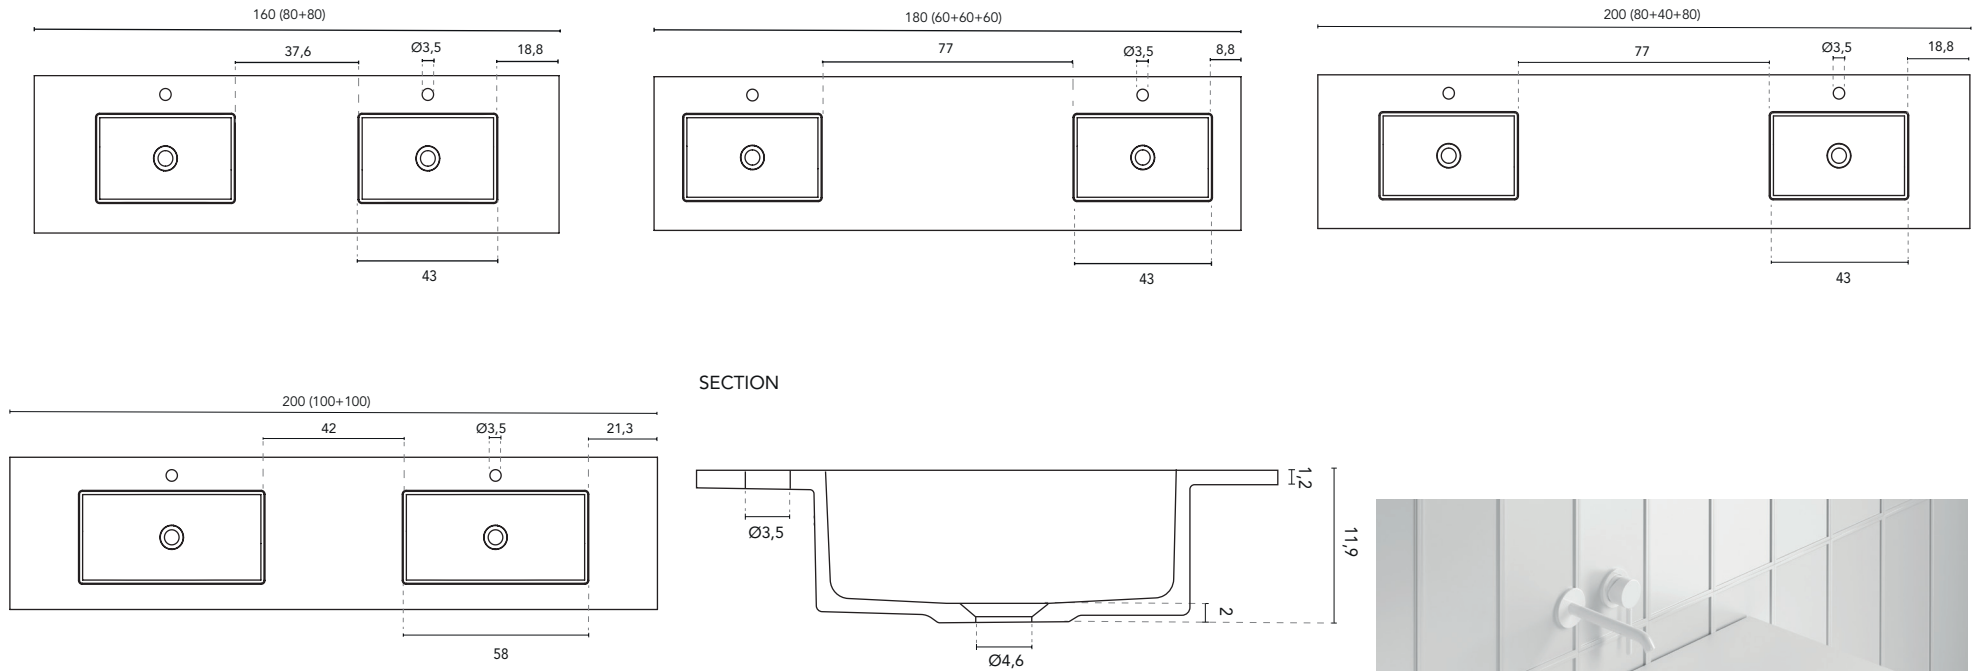

* Measures in cm

SKY - TECHNICAL FEATURES

BUILT-IN WASHBASINS

SECTION

BUILT-IN WASHBASIN SKY							
MEASURES	60	80	100	120	140	160	200
FINISHES	Matt White						
MATERIAL	Solid Surface						
COMPATIBILITY	Logika, Econic, Vitale, Sansa, Nisy, Band, Urban, Mio, Vida, Alfa, Onix +						

* Measures in cm

BUILT-IN WASHBASINS

BUILT-IN WASHBASIN SKY							
MEASURES	60	80	100	120	140	160	200
FINISHES	Matt White						
MATERIAL	Solid Surface						
COMPATIBILITY	Logika, Econic, Vitale, Sansa, Nisy, Band, Urban, Mio, Vida, Alfa, Onix +						

* Measures in cm

SKY SLATE - TECHNICAL FEATURES

BUILT-IN WASHBASINS

SECTION

BUILT-IN WASHBASIN SKY SLATE				
MEASURES	60	80	100	120
FINISHES	Pure White Slate, Dark White Slate, Piombo Slate, Sand Slate, Green Slate			
MATERIAL	Solid Surface			
COMPATIBILITY	Logika, Econic, Vitale, Sansa, Nisy, Band, Urban, Mio, Vida, Alfa, Onix +			

* Measures in cm