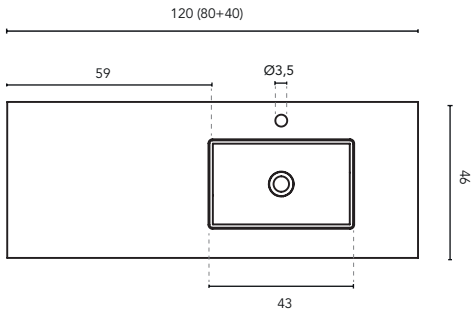

SKY - TECHNICAL FEATURES

BUILT-IN WASHBASINS

BUILT-IN WASHBASIN SKY							
MEASURES	60	80	100	120	140	160	200
FINISHES	Matt White						
MATERIAL	Solid Surface						
COMPATIBILITY	Logika, Econic, Vitale, Sansa, Nisy, Band, Urban, Mio, Vida, Alfa, Onix +						

* Measures in cm

BUILT-IN WASHBASINS

SECTION

BUILT-IN WASHBASIN SKY							
MEASURES	60	80	100	120	140	160	200
FINISHES	Matt White						
MATERIAL	Solid Surface						
COMPATIBILITY	Econic, Vitale, Sansa, Nisy, Band, Urban, Mio, Vida, Alfa, Onix +						

* Measures in cm

BUILT-IN WASHBASINS

SECTION

BUILT-IN WASHBASIN SKY							
MEASURES	60	80	100	120	140	160	200
FINISHES	Matt White						
MATERIAL	Solid Surface						
COMPATIBILITY	Logica, Econic, Vitale, Sansa, Nisy, Band, Urban, Mio, Vida, Alfa, Onix +						

* Measures in cm