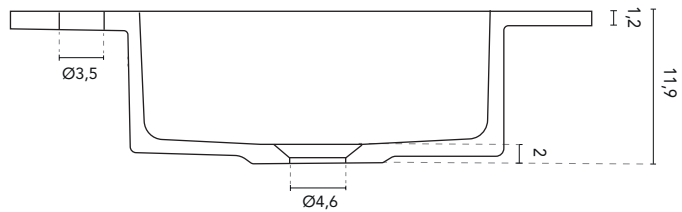

SKY - TECHNICAL FEATURES

BUILT-IN WASHBASINS

BUILT-IN WASHBASIN SKY							
MEASURES	60	80	100	120	140	160	200
FINISHES	Matt White						
MATERIAL	Solid Surface						
COMPATIBILITY	Logika, Econic, Vitale, Sansa, Nisy, Band, Urban, Mio, Vida, Alfa, Onix +						

* Measures in cm

BUILT-IN WASHBASINS

SECTION

BUILT-IN WASHBASIN SKY							
MEASURES	60	80	100	120	140	160	200
FINISHES	Matt White						
MATERIAL	Solid Surface						
COMPATIBILITY	Econic, Vitale, Sansa, Nisy, Band, Urban, Mio, Vida, Alfa, Onix +						

* Measures in cm

BUILT-IN WASHBASINS

SECTION

BUILT-IN WASHBASIN SKY							
MEASURES	60	80	100	120	140	160	200
FINISHES	Matt White						
MATERIAL	Solid Surface						
COMPATIBILITY	Logica, Econic, Vitale, Sansa, Nisy, Band, Urban, Mio, Vida, Alfa, Onix +						

* Measures in cm