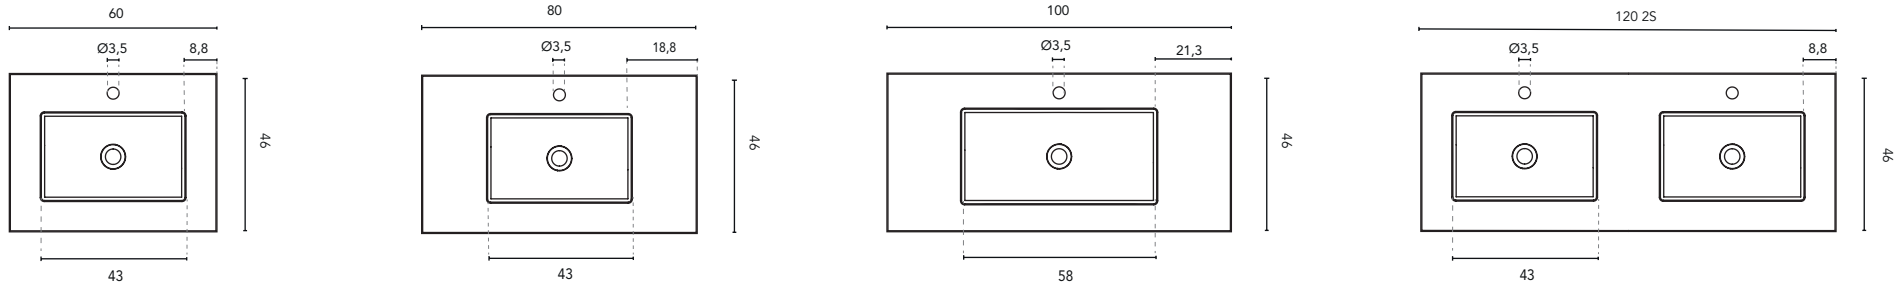

* Measures in cm

SKY - TECHNICAL FEATURES

BUILT-IN WASHBASINS

SECTION

BUILT-IN WASHBASIN SKY							
MEASURES	60	80	100	120	140	160	200
FINISHES	Matt White						
MATERIAL	Solid Surface						
COMPATIBILITY	Logika, Econic, Vitale, Sansa, Nisy, Band, Urban, Mio, Vida, Alfa, Onix +						

* Measures in cm

BUILT-IN WASHBASINS

BUILT-IN WASHBASIN SKY							
MEASURES	60	80	100	120	140	160	200
FINISHES	Matt White						
MATERIAL	Solid Surface						
COMPATIBILITY	Logika, Econic, Vitale, Sansa, Nisy, Band, Urban, Mio, Vida, Alfa, Onix +						

* Measures in cm

SKY SLATE - TECHNICAL FEATURES

BUILT-IN WASHBASINS

SECTION

BUILT-IN WASHBASIN SKY SLATE				
MEASURES	60	80	100	120
FINISHES	Pure White Slate, Dark White Slate, Piombo Slate, Sand Slate, Green Slate			
MATERIAL	Solid Surface			
COMPATIBILITY	Logika, Econic, Vitale, Sansa, Nisy, Band, Urban, Mio, Vida, Alfa, Onix +			

* Measures in cm