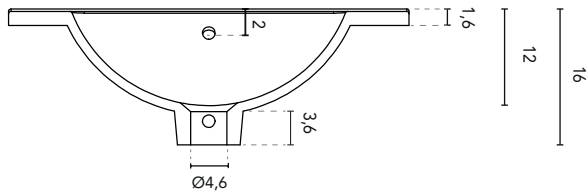

BUILT-IN WASHBASINS

SECTION

BUILT-IN WASHBASIN LITTLE		
MEASURES	50	60
FINISHES	Gloss White	
MATERIAL	Ceramic	
COMPATIBILITY	Little	

\*Measures in cm.