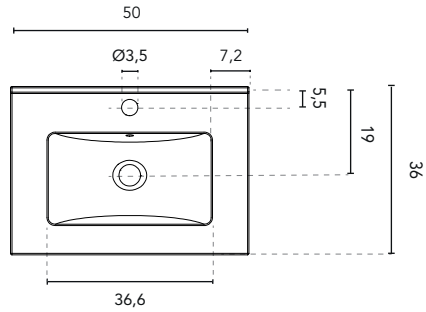

BUILT-IN WASHBASINS

SECTION

BUILT-IN WASHBASIN LITTLE		
MEASURES	50	60
FINISHES	Gloss White	
MATERIAL	Ceramic	
COMPATIBILITY	Little	

\*Measures in cm.