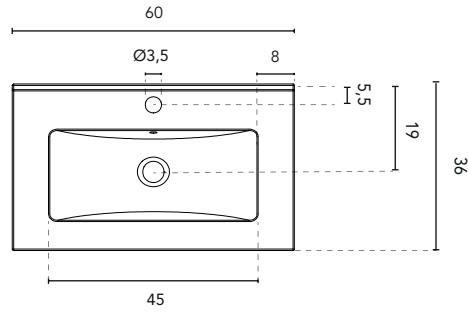

BUILT-IN WASHBASINS

SECTION

BUILT-IN WASHBASIN LITTLE		
MEASURES	50	60
FINISHES	Gloss White	
MATERIAL	Ceramic	
COMPATIBILITY	Little	

\*Measures in cm.