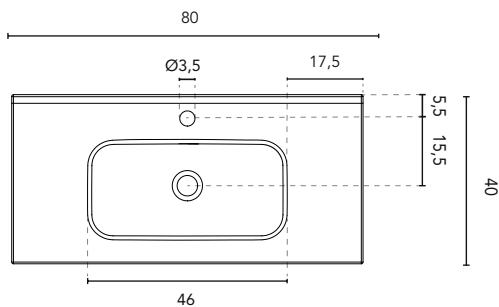

BUILT-IN WASHBASINS

SECTION

BUILT-IN WASHBASIN SPIRIT		
MEASURES	60	80
FINISHES	Gloss White	
MATERIAL	Ceramic	
COMPATIBILITY	Vitale (reduced depth)	

\*Measures in cm.