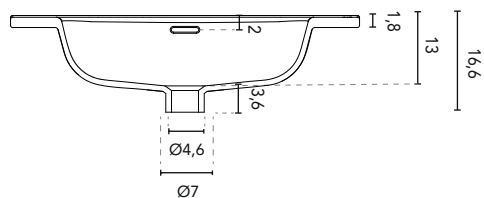

BUILT-IN WASHBASINS

SECTION

BUILT-IN WASHBASIN SPIRIT		
MEASURES	60	80
FINISHES	Gloss White	
MATERIAL	Ceramic	
COMPATIBILITY	Vitale (reduced depth)	

\*Measures in cm.