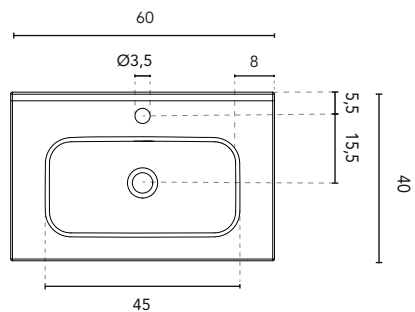

BUILT-IN WASHBASINS

SECTION

BUILT-IN WASHBASIN SPIRIT		
MEASURES	60	80
FINISHES	Gloss White	
MATERIAL	Ceramic	
COMPATIBILITY	Vitale (reduced depth)	

\*Measures in cm.