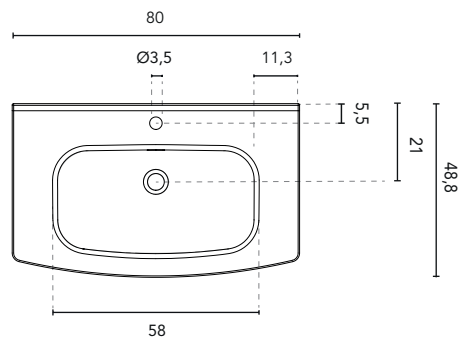

BUILT-IN WASHBASINS

SECTION

BUILT-IN WASHBASIN TREND		
MEASURES	80	100
FINISHES	Gloss White	
MATERIAL	Ceramic	
COMPATIBILITY	Wave	

\*Measures in cm.