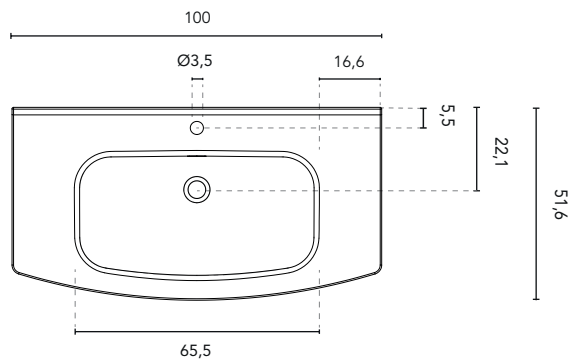

BUILT-IN WASHBASINS

SECTION

BUILT-IN WASHBASIN TREND		
MEASURES	80	100
FINISHES	Gloss White	
MATERIAL	Ceramic	
COMPATIBILITY	Wave	

\*Measures in cm.