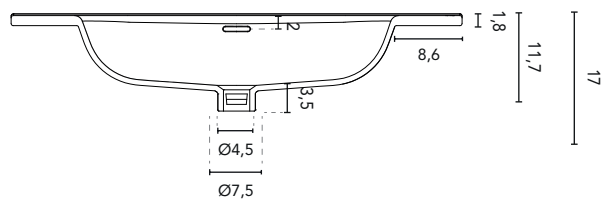

BUILT-IN WASHBASINS

SECTION

BUILT-IN WASHBASIN TREND		
MEASURES	80	100
FINISHES	Gloss White	
MATERIAL	Ceramic	
COMPATIBILITY	Wave	

\*Measures in cm.