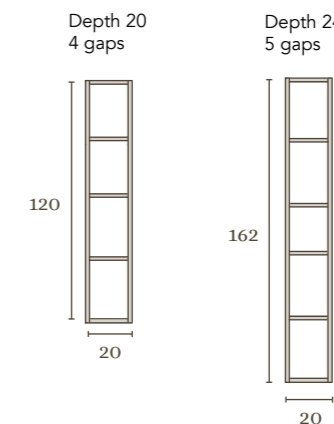

Matt Premium

Dupla auxiliaries

Wall unit

Open wall unit

Dupla auxiliaries

Columns

Open columns

Finishes

Pure

Nature

Matt Premium

Siphon placement

TUYO

1 drawer. Tube depth 7 cm.

2 drawers. Tube depth 7 cm.

Built-in washbasin Sky console