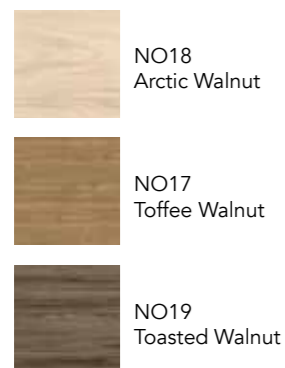

Pure

Nature

Matt Premium

STEP 3 FRONTS

5 TYPES OF FRONTS TO CHOOSE

STEP 3 FRONTS

5 TYPES OF FRONTS TO CHOOSE

Finishes

Pure

Nature

Matt Premium

Classic *with knob*

Rectangular knob

Rounded knob

Line *metallic overlapped handle*

Right handle

	FURNITURE FINISHES									
	VD19M. Pure Green	TE4. Pure Terracotta	AZ8. Pure Talc Blue	NO18. Arctic Walnut	NO17. Toffee Walnut	NO19. Toasted Walnut	AZ9M. Ocean Blue	BL20M. Matt White	MA15M. Matt Sand	MA23M. Matt Habana
	PURE			NATURE			MATT PREMIUM			
CLASSIC	•	•	•	•	•	•	•	•	•	•
LINE	•	•	•	•	•	•	•	•	•	•
BOLD	•	•	•	•	•	•	•	•	•	•
MINIMAL	•	•	•	•	•	•	•	•	•	•
CANALETTO							•	•	•	•