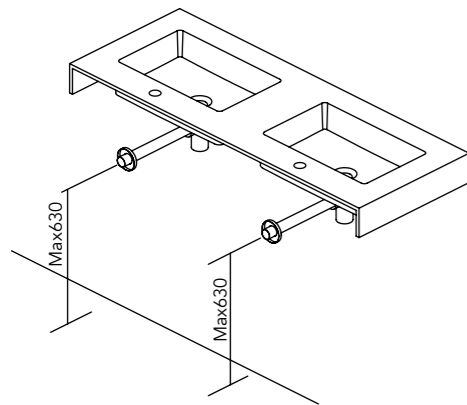

Pure

Nature

Matt Premium

Siphon placement

TUYO

1 drawer. Tube depth 7 cm.

2 drawers. Tube depth 7 cm.

Built-in washbasin Sky console

1 drawer. Tube depth 5,5 cm.

Technical features

	MATERIALS				DRAWERS			HANDLES							
	PARTICLE BOARD 16 mm	PARTICLE BOARD 16 mm	PARTICLE BOARD 19 mm	MDF 19 mm	Full extraction Hettich	Smoked leather interior	Drawer organizer	Metallic handle	Matt White	Matt Black	Bronze	Matt Inox	Ocean Blue	Matt Sand	Matt Habana
	SIDES	FRONTS					MAT.	FINISHES							
CLASSIC	•		•		•	•	•	•	•	•	•	•			
LINE	•		•		•	•	•	•	•	•	•	•			
BOLD	•	•			•	•	•	•		•		•			
MINIMAL	•		•		•	•	•	•	•	•		•	•	•	•
CANALETTO	•			•	•	•	•	•	•			•		•	•