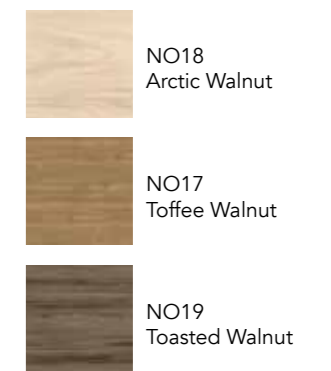

STEP 6 AUXILIARIES WALL UNITS

STEP 6 AUXILIARIES COLUMNS

Finishes

Pure

Nature

Matt Premium

Dupla auxiliaries

Wall unit

Open wall unit

Dupla auxiliaries

Columns

Open columns

Finishes

Pure

Nature

Matt Premium