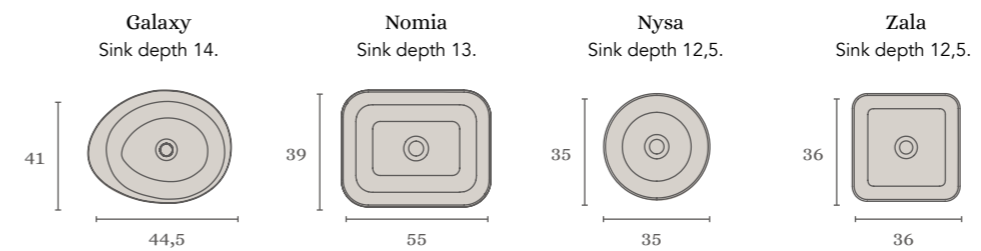

Solid Surface

Ceramic washbasins