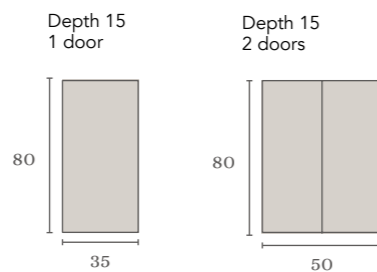

STEP 6 AUXILIARIES WALL UNITS

STEP 6 AUXILIARIES COLUMNS

Finishes

Pure

Nature

Matt Premium

Dupla auxiliaries

Wall unit

Open wall unit

Dupla auxiliaries

Columns

Open columns

Finishes

Pure

Nature

Matt Premium