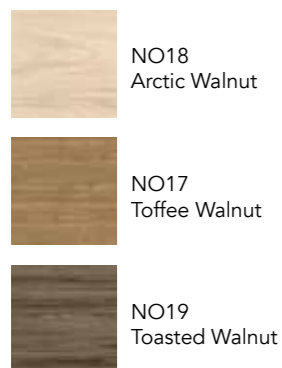

Matt Premium

Solid

Gel Coat

Worktop / not mechanized
(from 40 to 200 cm)

Machined worktop (60 - 80 - 100 cm)
Finishes available:
Pure, Nature and Matt Premium.

Finishes

Ceramic

Ceramic

	FURNITURE FINISHES									
	VD19M. Pure Green	TE4. Pure Terracotta	AZ8. Pure Talc Blue	NO18. Arctic Walnut	NO17. Toffee Walnut	NO19. Toasted Walnut	AZ9M. Ocean Blue	BL20M. Matt White	MA15M. Matt Sand	MA23M. Matt Habana
	PURE			NATURE			MATT PREMIUM			
CLASSIC	•	•	•	•	•	•	•	•	•	•
LINE	•	•	•	•	•	•	•	•	•	•
BOLD	•	•	•	•	•	•	•	•	•	•
MINIMAL	•	•	•	•	•	•	•	•	•	•
CANALETTO							•	•	•	•