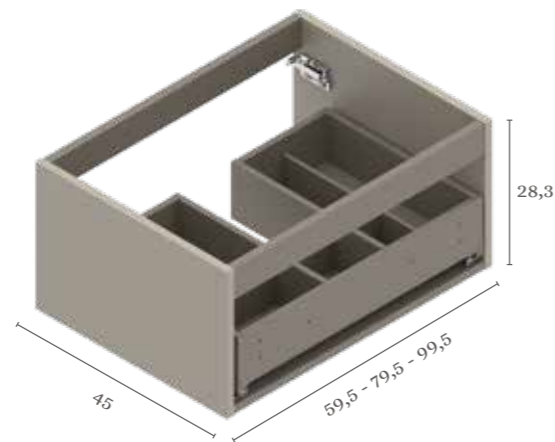

STEP 1 STRUCTURES FURNITURE

Upper drawer with organizer and space for siphon.

STEP 2 STRUCTURES BASE UNITS AND MODULES

Auxiliary unit, without lid. Does't admit washbasin.

Finishes

Pure

Nature

Matt Premium

1 Drawer furniture

2 Drawers furniture

1 Drawer base unit / 2 Drawers base unit

1 Door base unit

Wardrobe module

Open module 2 gaps

Compensation profile

Finishes

Left handle

Centered handle

**In 40cm modules only
centered handle available.*

Bold *framed front and metallic handle*

Right handle

Left handle

Centered handle

**In 40cm modules only
centered handle available.*