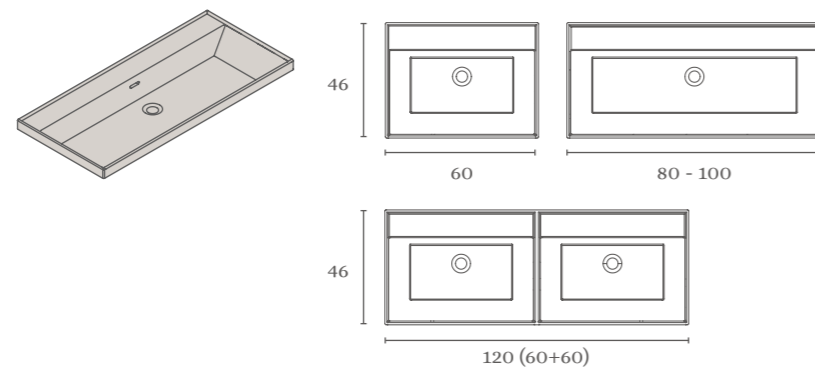

Ceramic

Measures in parenthesis indicate the necessary units for this composition.

Enzo

Sink depth 12. Thickness 2,1.

Cairo

Sink depth 11. Thickness 4,7.

Finishes

Solid Surface