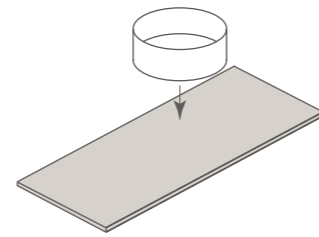

Matt Premium

Solid

Gel Coat

Worktop / not mechanized
(from 40 to 200 cm)

Machined worktop (60 - 80 - 100 cm)
Finishes available:
Pure, Nature and Matt Premium.

Finishes

Ceramic

Ceramic