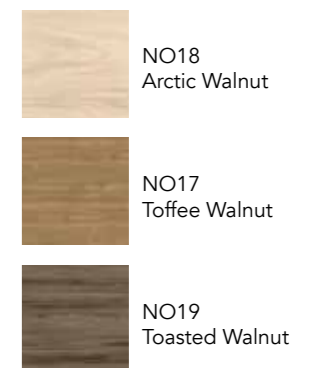

STEP 3 FRONTS

5 TYPES OF FRONTS TO CHOOSE

STEP 3 FRONTS

5 TYPES OF FRONTS TO CHOOSE

Finishes

Pure

Nature

Matt Premium

Classic *with knob*

Line *metallic overlapped handle*

**In 40cm modules only
centered handle available.*

Bold *framed front and metallic handle*

**In 40cm modules only
centered handle available.*

Handle Finishes

Handle Finishes

Frane and handle finishes

Handle Finishes

Handle Finishes

Minimal *front with integrated handle*

Canaletto *Canaletto front and integrated handle*

Canaletto Premium finishes available:
BL20M, MA15M y MA23M

Finishes

Pure

Nature

Matt Premium