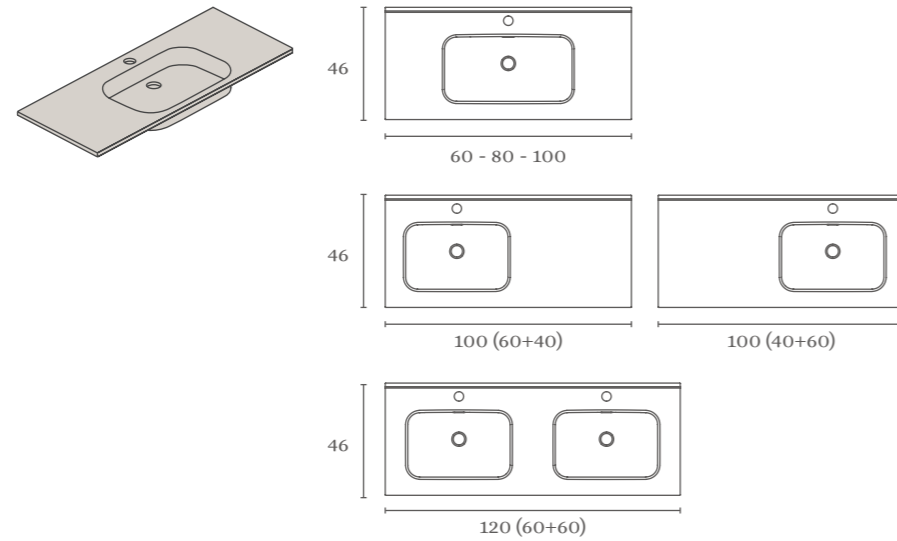

Ceramic

Measures in parenthesis indicate the necessary units for this composition.

Enzo

Sink depth 12. Thickness 2,1.

Cairo

Sink depth 11. Thickness 4,7.

Finishes

Solid Surface