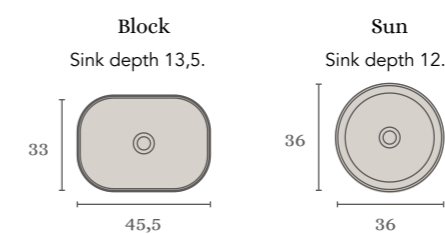

Ceramic washbasins