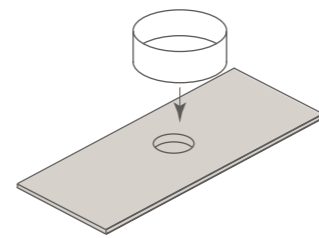

Matt Premium

Solid

Gel Coat

Worktop / not mechanized
(from 40 to 200 cm)

Machined worktop (60 - 80 - 100 cm)
Finishes available:
Pure, Nature and Matt Premium.

Finishes

Ceramic

Ceramic