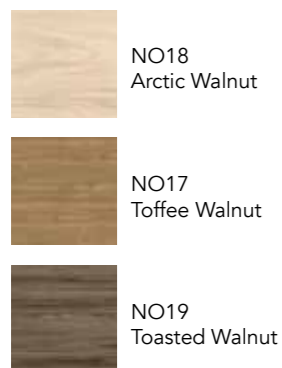

STEP 1 STRUCTURES FURNITURE

Upper drawer with organizer and space for siphon.

STEP 2 STRUCTURES BASE UNITS AND MODULES

Auxiliary unit, without lid. Does't admit washbasin.

Finishes

Pure

Nature

Matt Premium

Finishes

Pure

Nature

Matt Premium