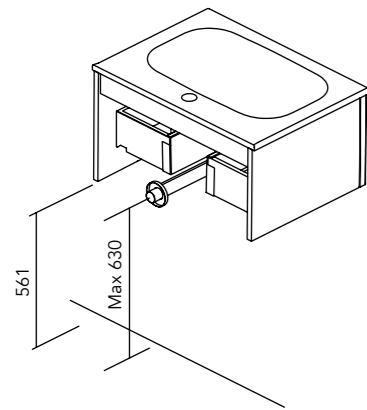

Pure

Nature

Matt Premium

Siphon placement

TUYO

1 drawer. Tube depth 7 cm.

2 drawers. Tube depth 7 cm.

Built-in washbasin Sky console

1 drawer. Tube depth 5,5 cm.

Technical features

	MATERIALS				DRAWERS			HANDLES							
	PARTICLE BOARD 16 mm	PARTICLE BOARD 16 mm	PARTICLE BOARD 19 mm	MDF 19 mm	Full extraction Hettich	Smoked leather interior	Drawer organizer	Metallic handle	Matt White	Matt Black	Bronze	Matt Inox	Ocean Blue	Matt Sand	Matt Habana
	SIDES	FRONTS					MAT.	FINISHES							
CLASSIC	•		•		•	•	•	•	•	•	•	•			
LINE	•		•		•	•	•	•	•	•	•	•			
BOLD	•	•			•	•	•	•		•		•			
MINIMAL	•		•		•	•	•	•	•	•		•	•	•	•
CANALETTO	•			•	•	•	•	•	•			•		•	•