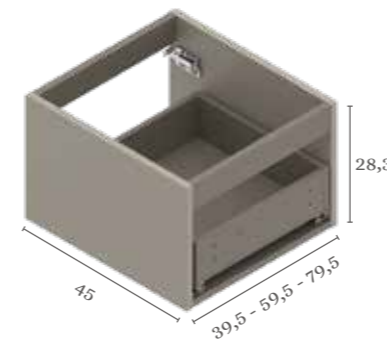

STEP 1 STRUCTURES FURNITURE

Upper drawer with organizer and space for siphon.

STEP 2 STRUCTURES BASE UNITS AND MODULES

Auxiliary unit, without lid. Does't admit washbasin.

Finishes

Pure

Nature

Matt Premium

1 Drawer furniture

2 Drawers furniture

1 Drawer base unit / 2 Drawers base unit

1 Door base unit

Wardrobe module

Open module 2 gaps

Compensation profile

Finishes