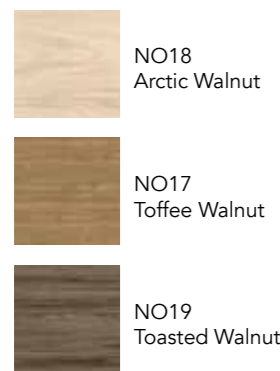

Lua

Halo

Glow

STEP 6 AUXILIARIES WALL UNITS

STEP 6 AUXILIARIES COLUMNS

Finishes

Pure

Nature

Matt Premium

Dupla auxiliaries

Wall unit

Open wall unit

Dupla auxiliaries

Columns

Open columns

Finishes