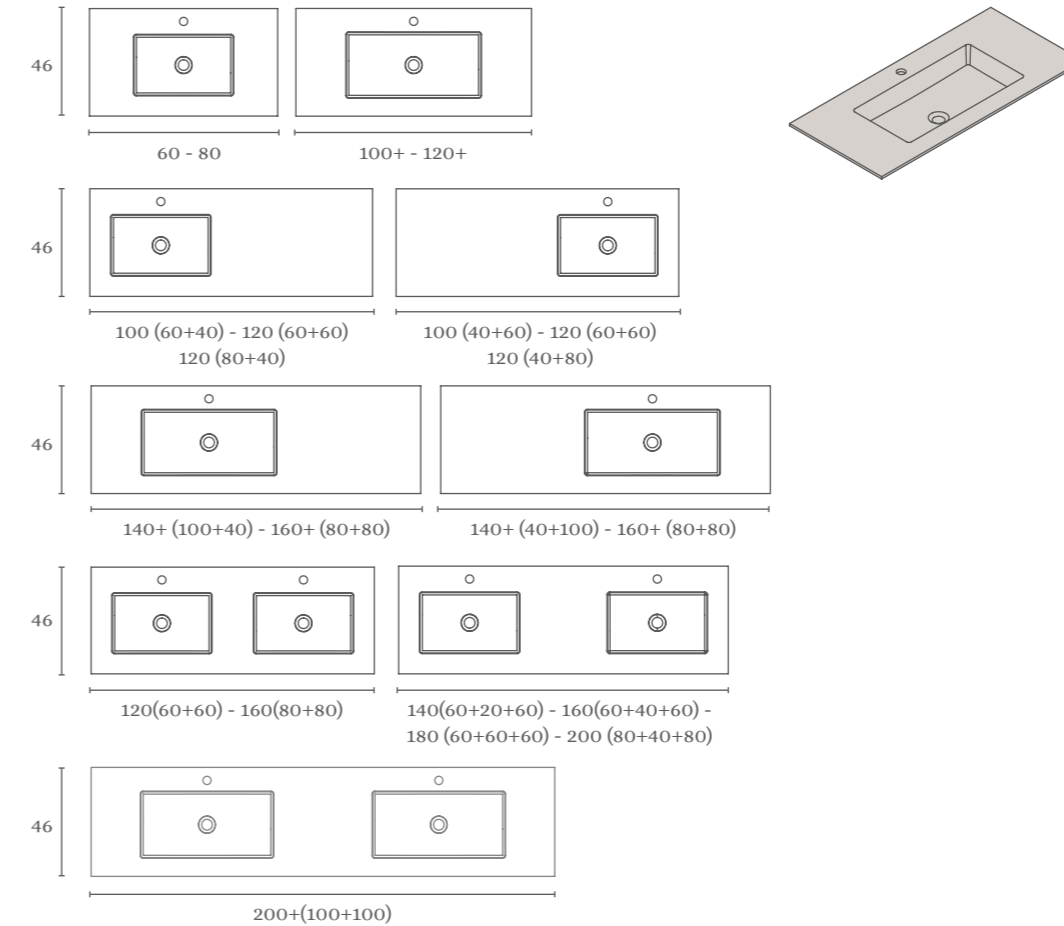

Finishes

Solid Surface

Sky

Sink depth 12. Thickness 1,2.

Measures in parenthesis indicate the necessary units for this composition.