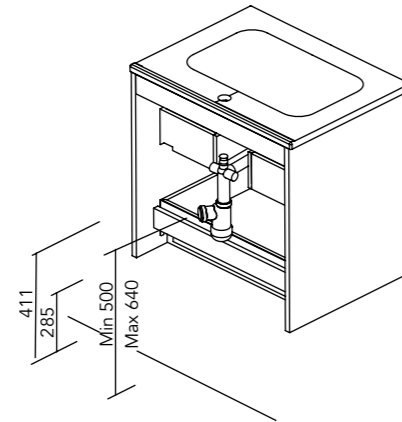

Pure

Nature

Matt Premium

Siphon placement

TUYO

1 drawer. Tube depth 7 cm.

2 drawers. Tube depth 7 cm.

Built-in washbasin Sky console

1 drawer. Tube depth 5,5 cm.

Technical features

	MATERIALS				DRAWERS			HANDLES							
	PARTICLE BOARD 16 mm	PARTICLE BOARD 16 mm	PARTICLE BOARD 19 mm	MDF 19 mm	Full extraction Hettich	Smoked leather interior	Drawer organizer	Metallic handle	Matt White	Matt Black	Bronze	Matt Inox	Ocean Blue	Matt Sand	Matt Habana
	SIDES	FRONTS					MAT.	FINISHES							
CLASSIC	•		•		•	•	•	•	•	•	•	•			
LINE	•		•		•	•	•	•	•	•	•	•			
BOLD	•	•			•	•	•	•		•		•			
MINIMAL	•		•		•	•	•	•	•	•		•	•	•	•
CANALETTO	•			•	•	•	•	•	•			•		•	•